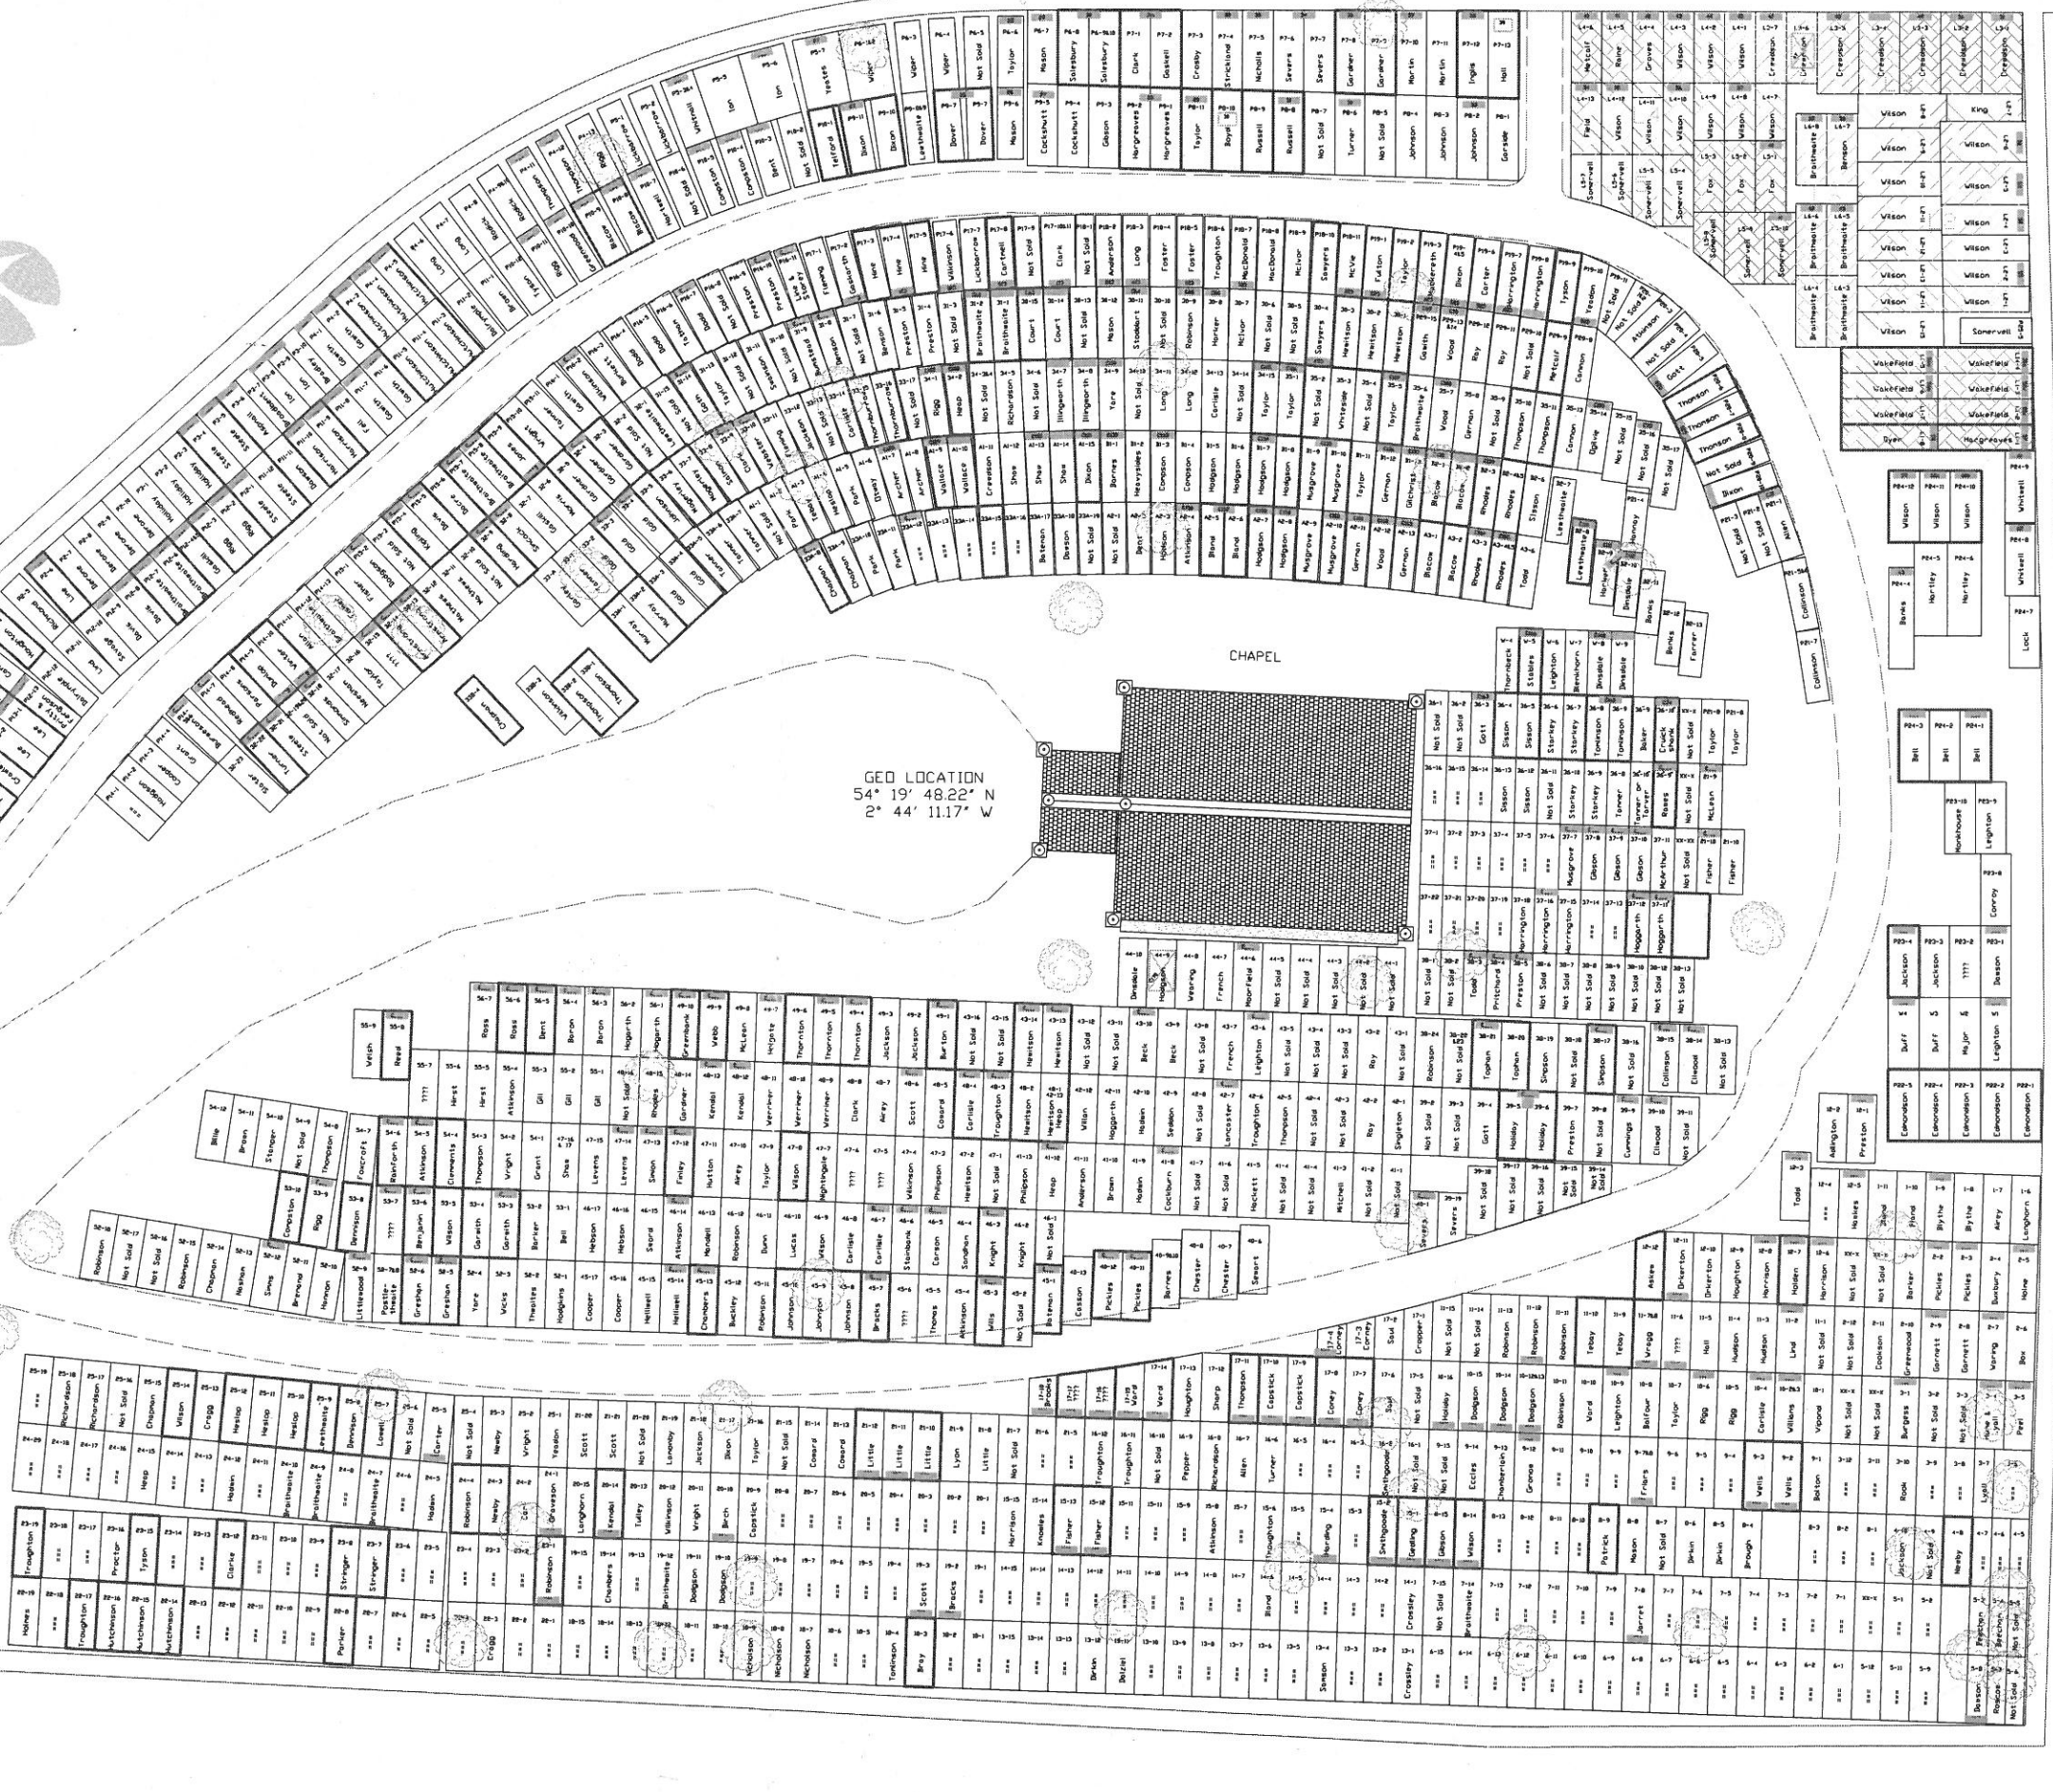

-  Grave Site
-  Grave with kerb
-  Grave with headstone
-  Grave with headstone & kerb
-  Grave with slab marker
-  Tree/Shrub

GEO LOCATION
54° 19' 48.22" N
2° 44' 11.17" W

CHAPEL

Lodge

CASTLE STREET

Prepared with the kind permission of the South Lakeland District Council Cemeteries Office who retain the Copyright for this material.

DRAFT
Do not rely on this data if it contains transcription errors.

Drawn	Quantity	Title/Name, designation, material, dimension etc	Article No/Reference
Designed by JGH	Checked by JGH	Agreed by date JGH: 06/12/13	Date 06/12/13
John Hodgson			Scale NS
		Castle Street Cemetery, Kendal	Sheet 01