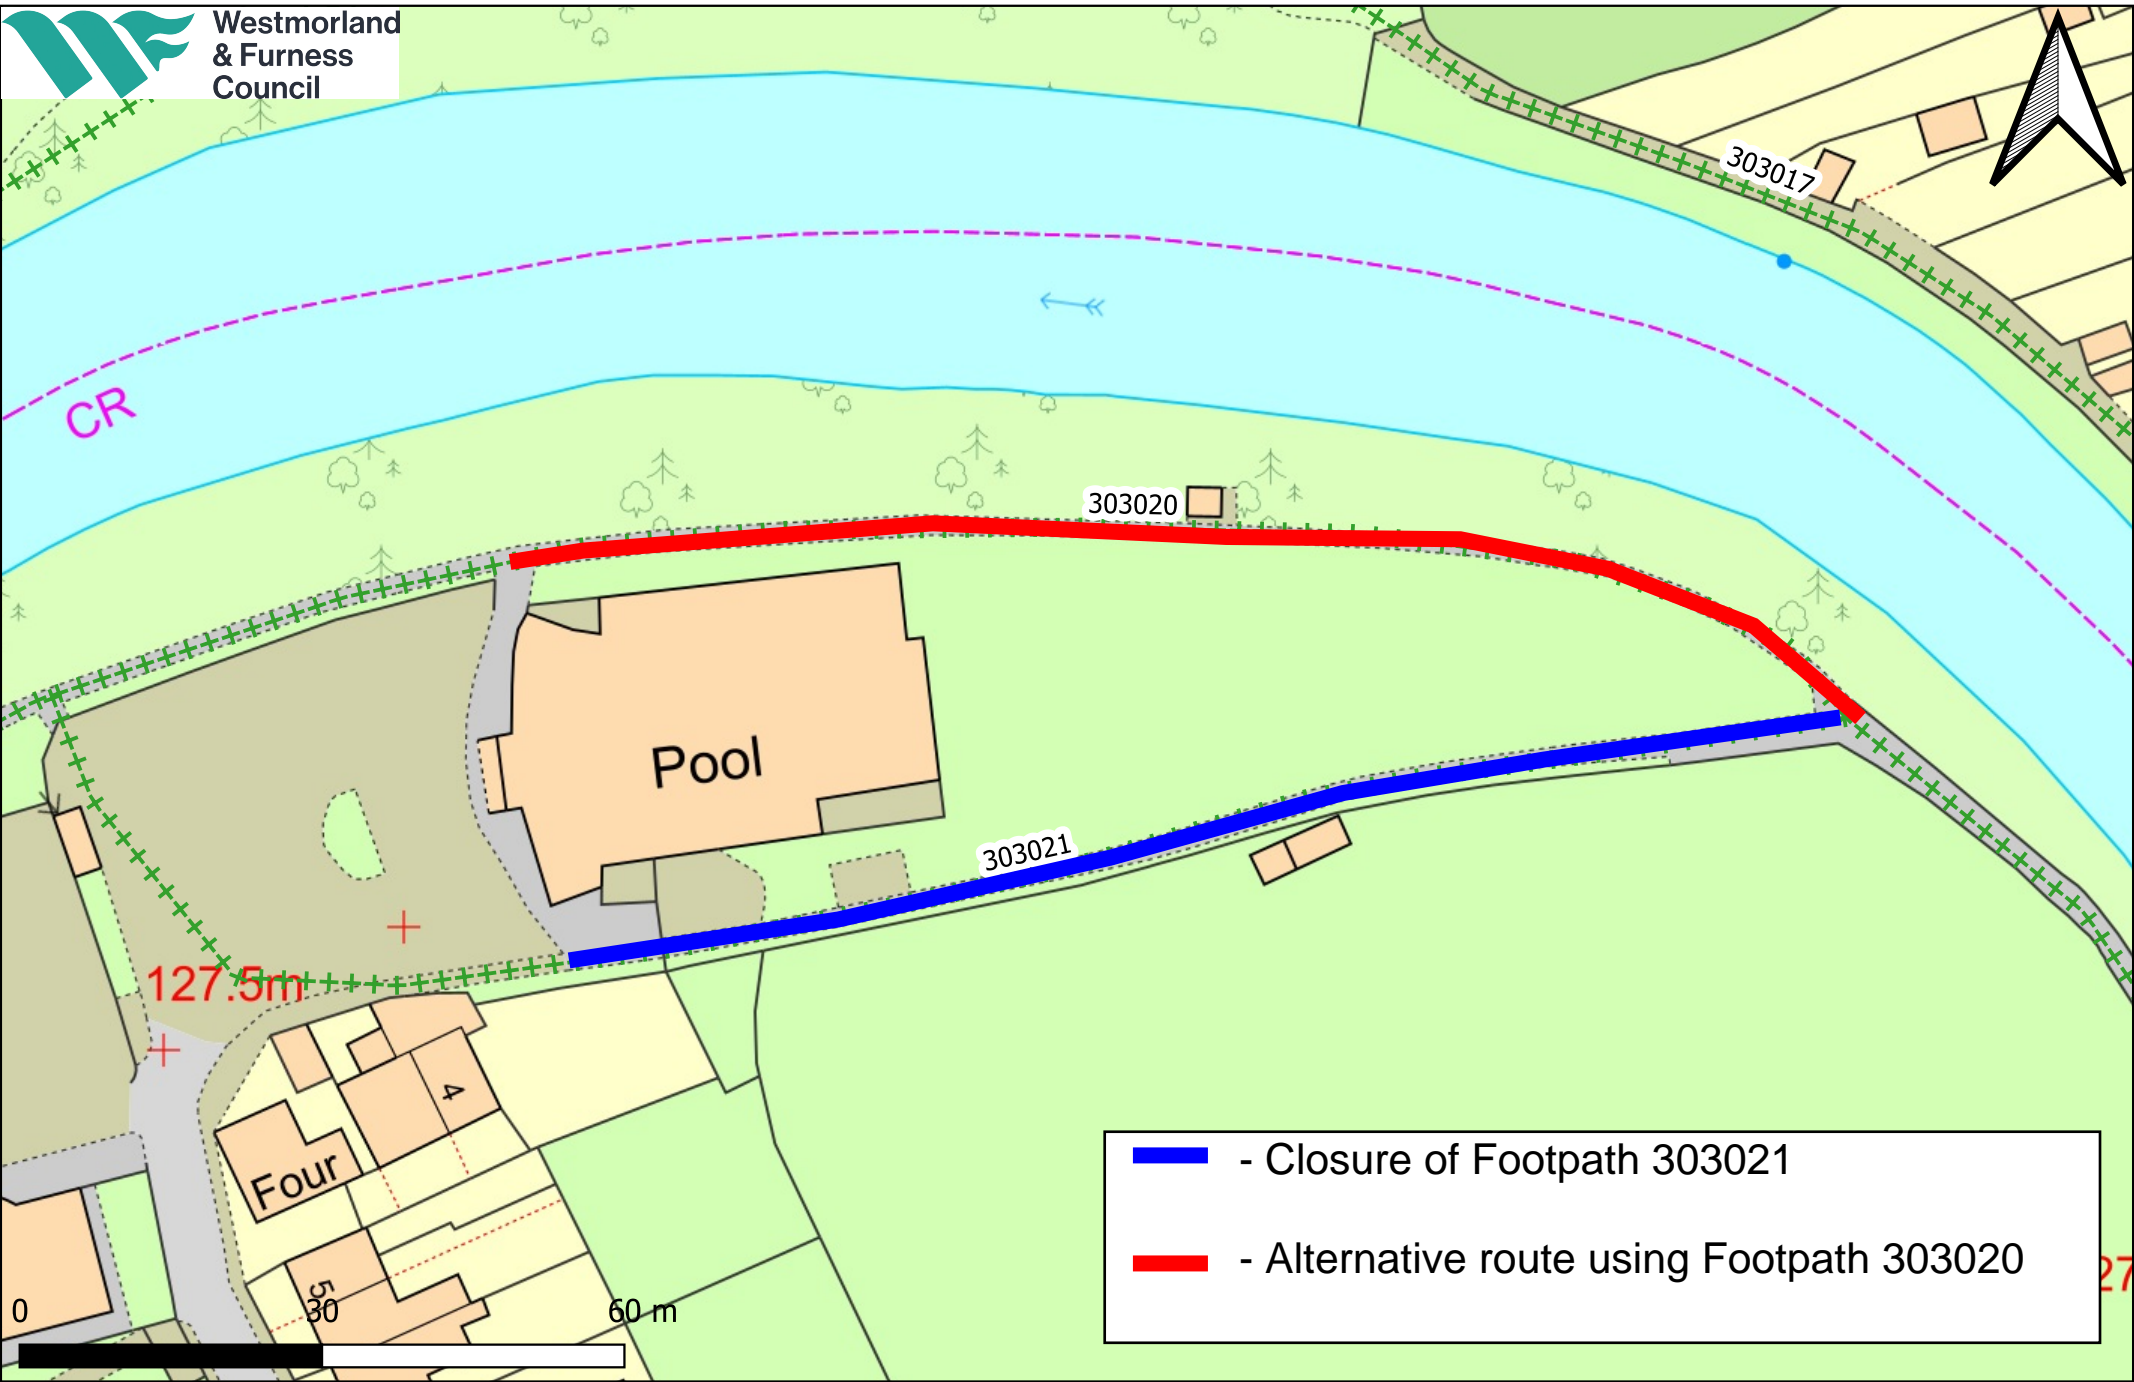

Closure of Footpath number 303021

Westmorland
& Furness
Council

-  - Closure of Footpath 303021
-  - Alternative route using Footpath 303020