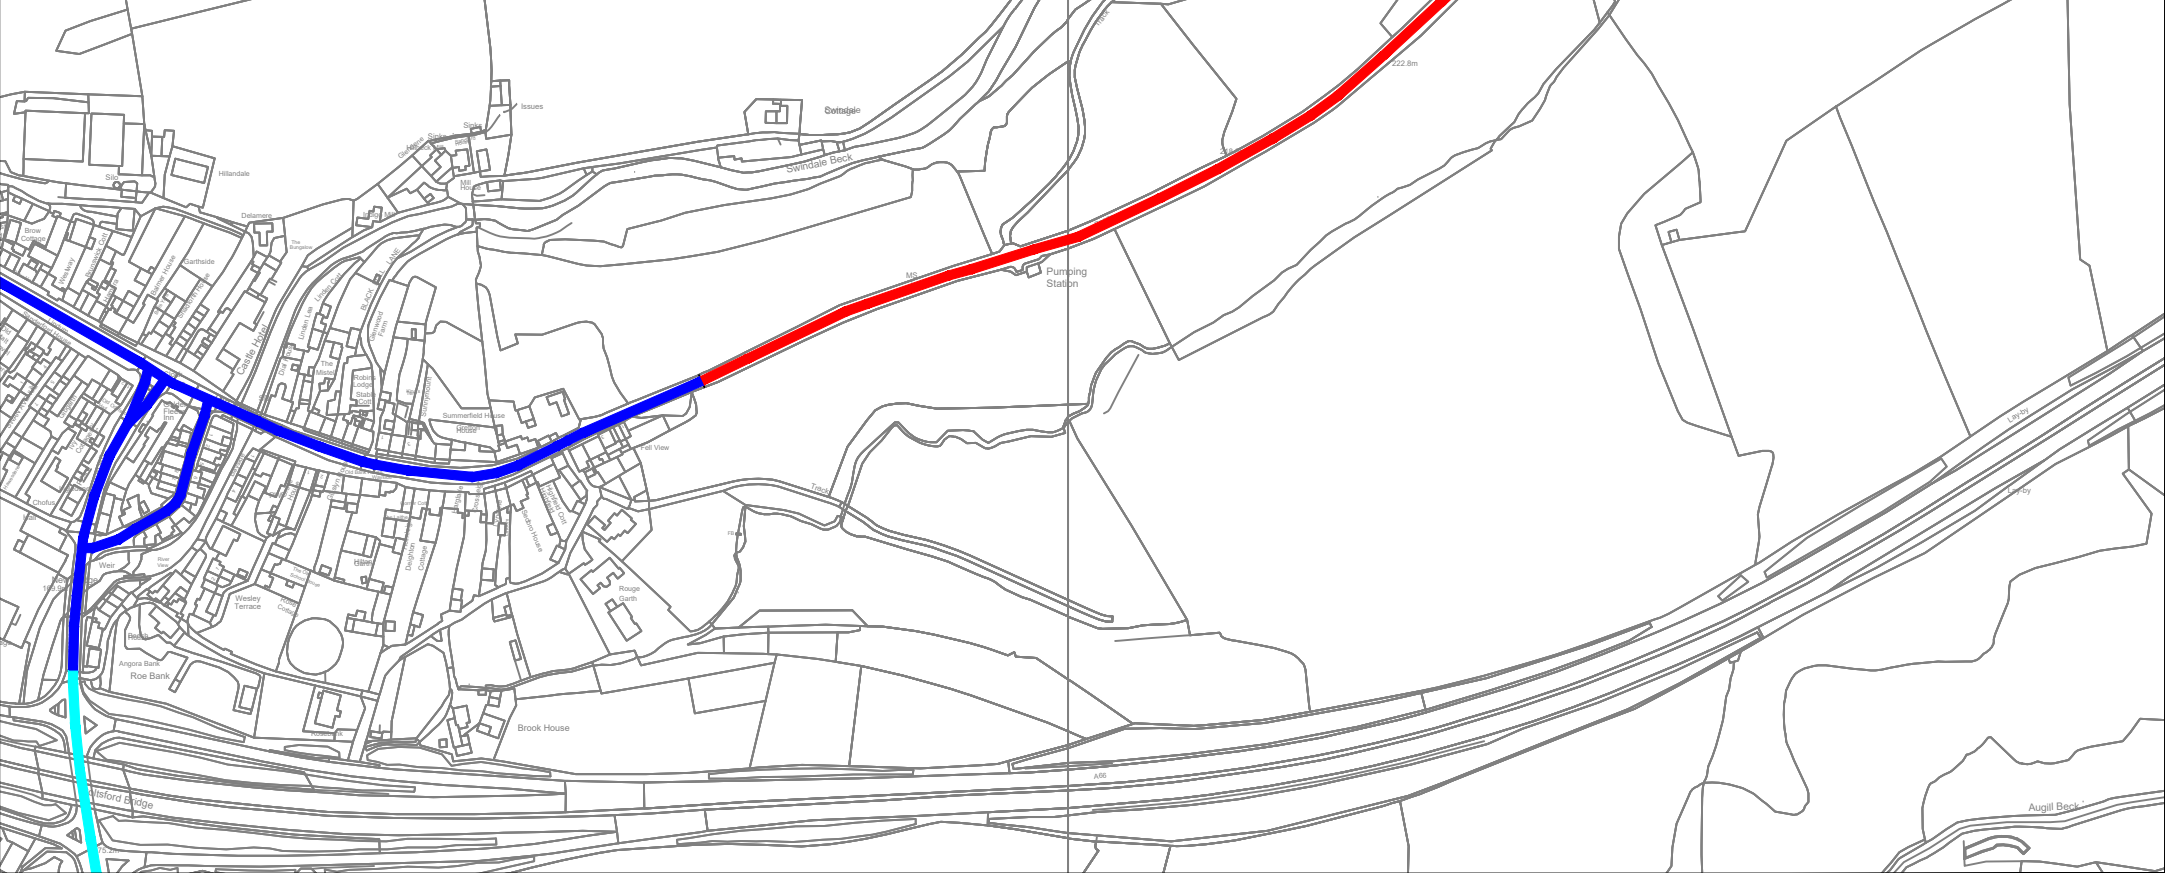

Key

-  Existing 40mph speed restriction
-  Existing 30mph speed restriction
-  Proposed 40mph speed restriction

**Westmorland
& Furness
Council**

Skirsgill Highways Depot
Skirsgill,
Penrith. CA10 2BQ

**B6276 Brough 40mph.
Eden Speed Limit Review 2023/24
Grid Ref: 380261,514870**

Crown Copyright Licence LA 100019596	
Drawing No:	Brough 23.24 Am0
Scale: NTS	Date: 11.23
Drawn: DE	Checked: LM