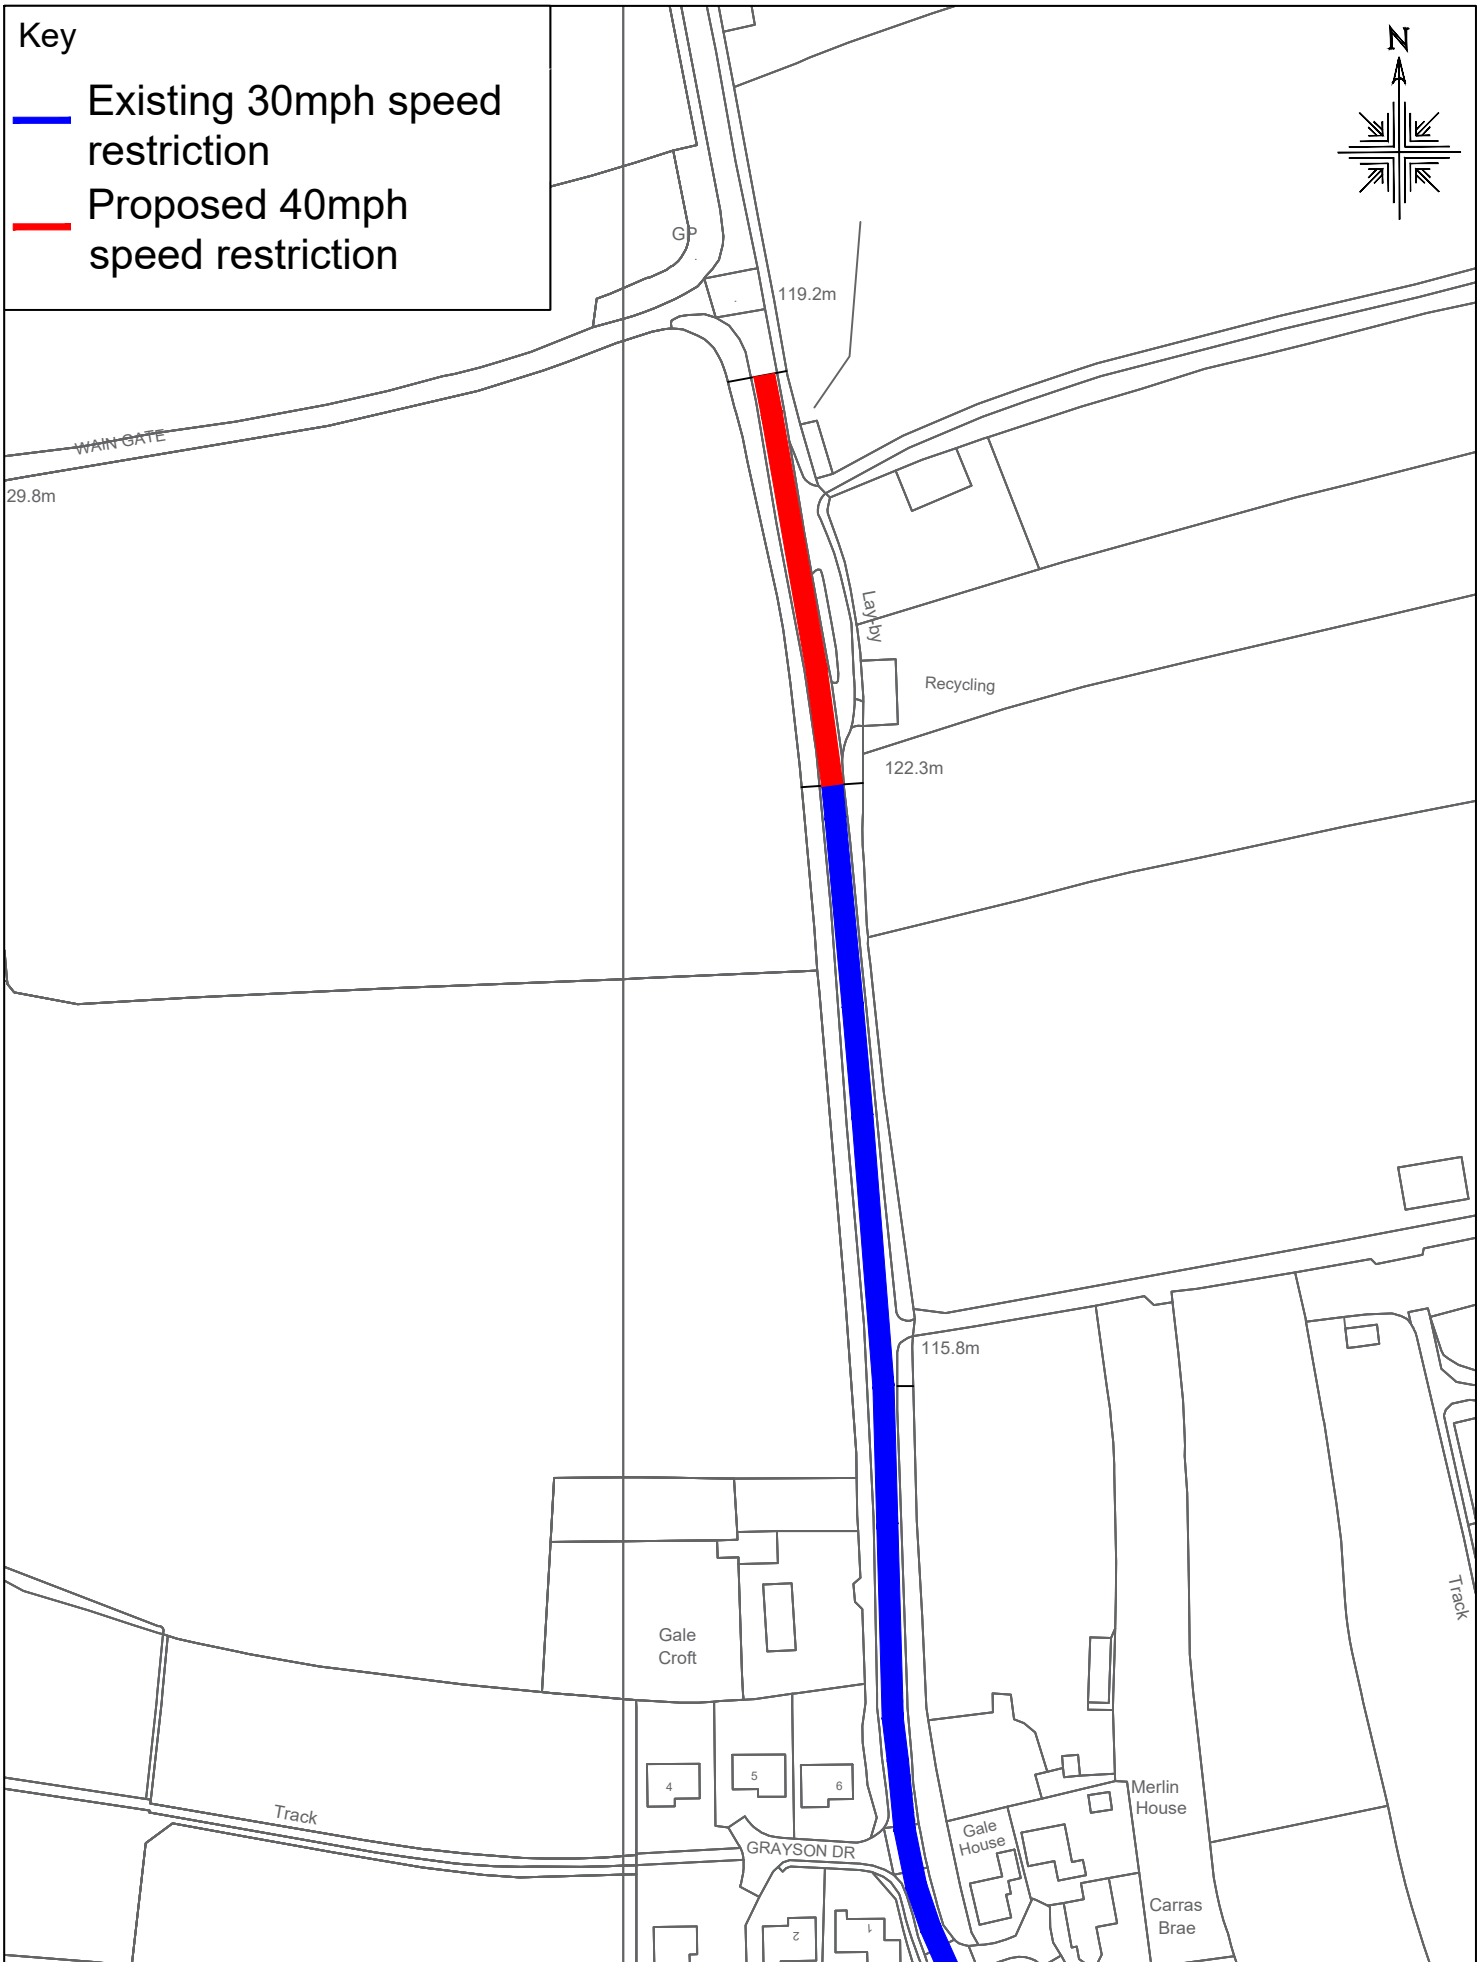

Key

-  Existing 30mph speed restriction
-  Proposed 40mph speed restriction

Skirsgill Highways Depot
Skirsgill,
Penrith. CA10 2BQ

B6412 Great Salkeld.
Speed Limit Review 2023/24
Grid Ref: 355053,537156

Crown Copyright Licence LA 100019596

Drawing No: Gt Salkeld 23-24 Am3	
Scale: NTS	Date: 01.24
Drawn: DE	Checked: JM