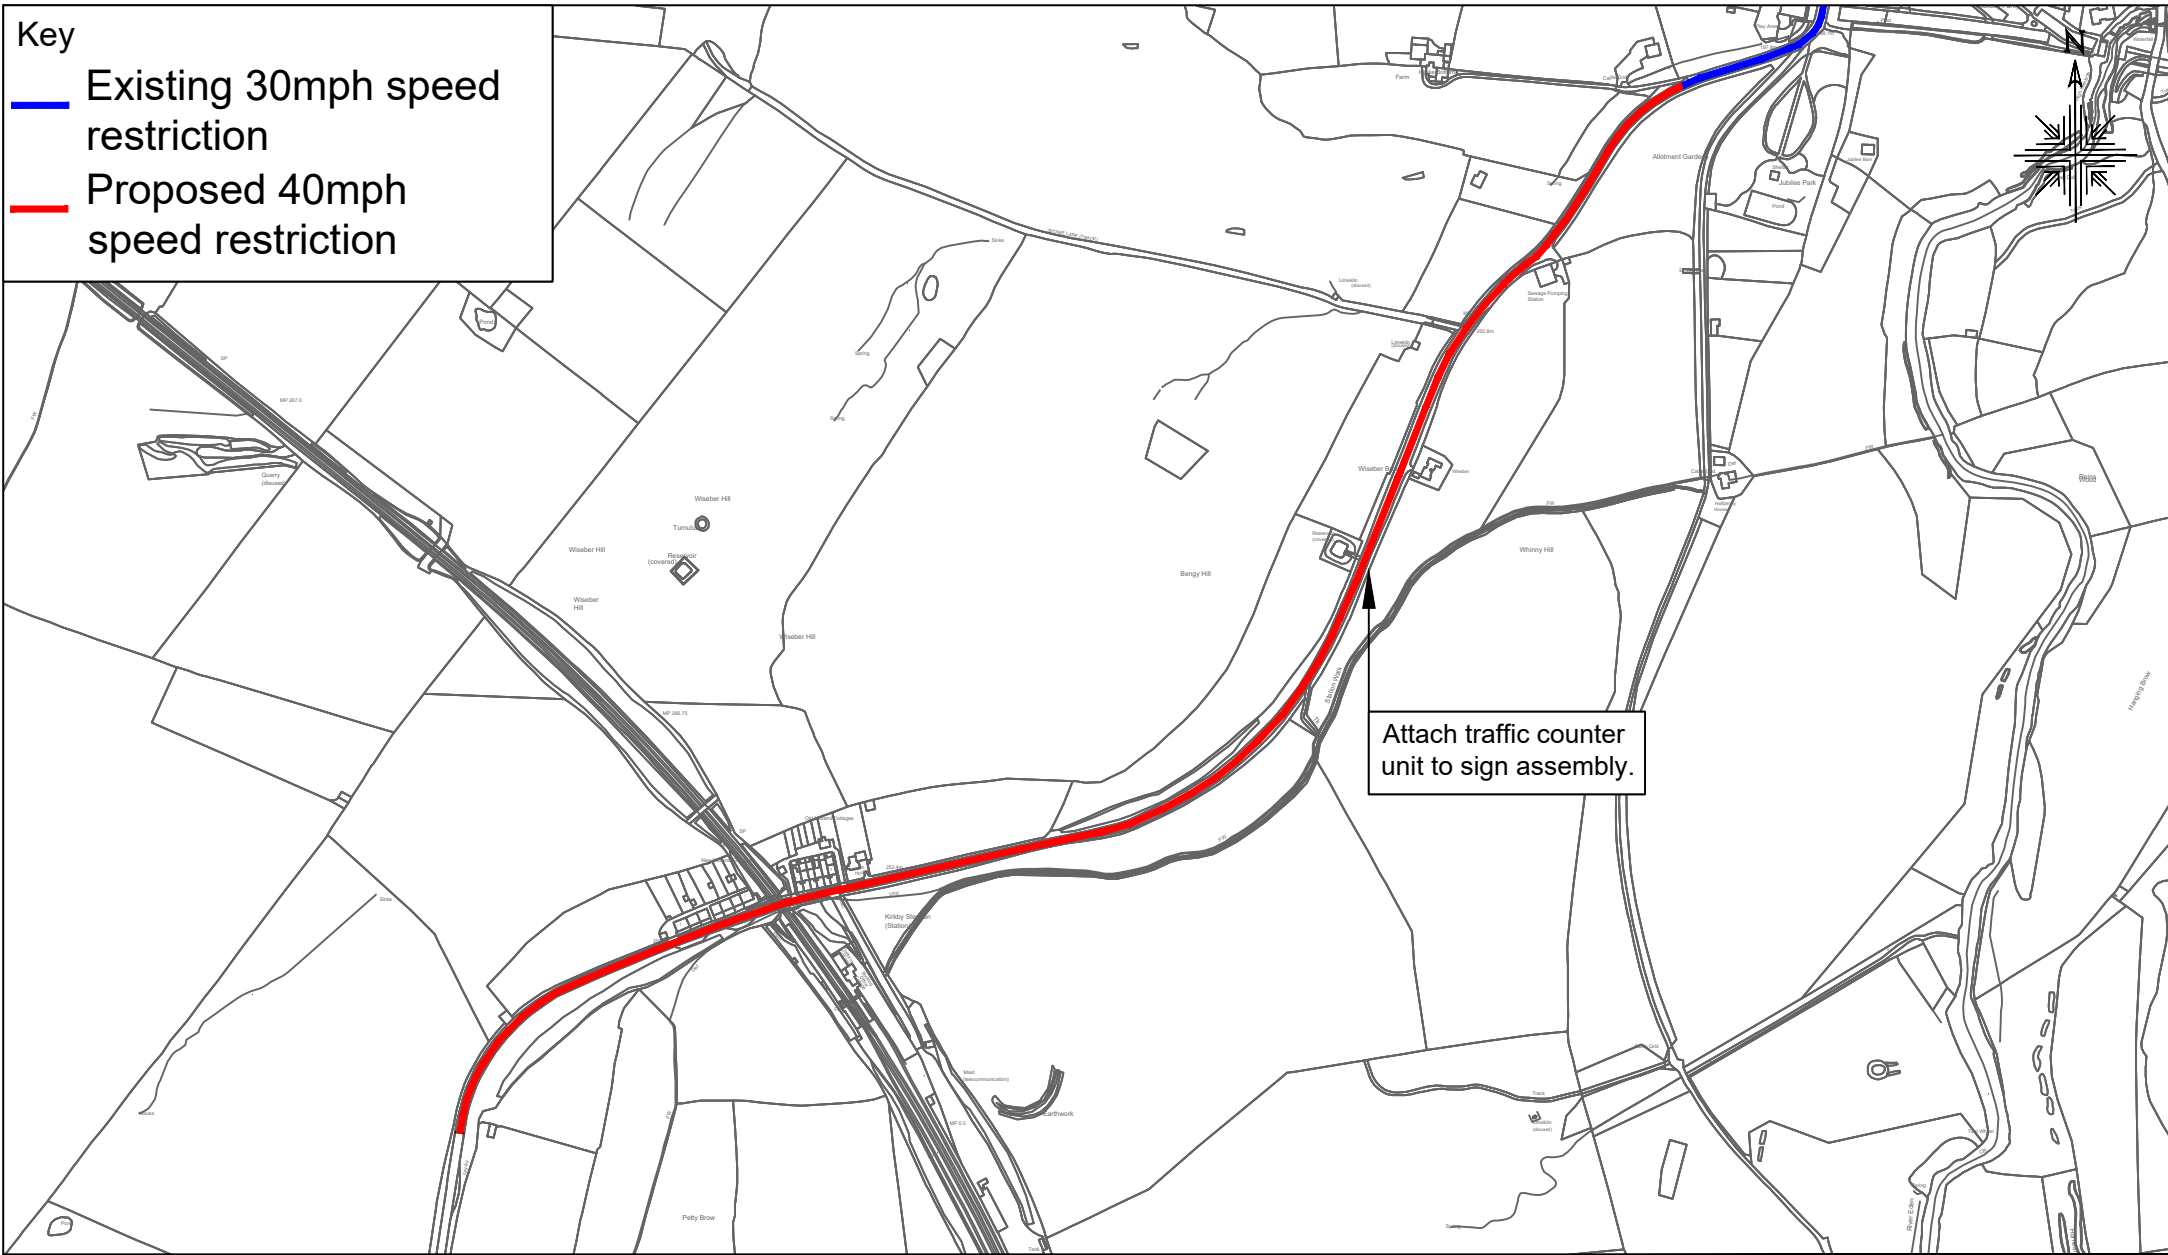

Key

- Existing 30mph speed restriction
- Proposed 40mph speed restriction

**Westmorland  
& Furness  
Council**

Skirsgill Highways Depot  
Skirsgill,  
Penrith. CA10 2BQ

**A685 Midland Hill, Kirkby Stephen 40mph.  
Eden Speed Limit Review 2023/24  
Grid Ref: 376633,507020**

Crown Copyright Licence LA 100019596

Drawing No: Midland Hill 23.24 Am0

Scale: NTS Date: 11.23

Drawn: DE Checked: JM