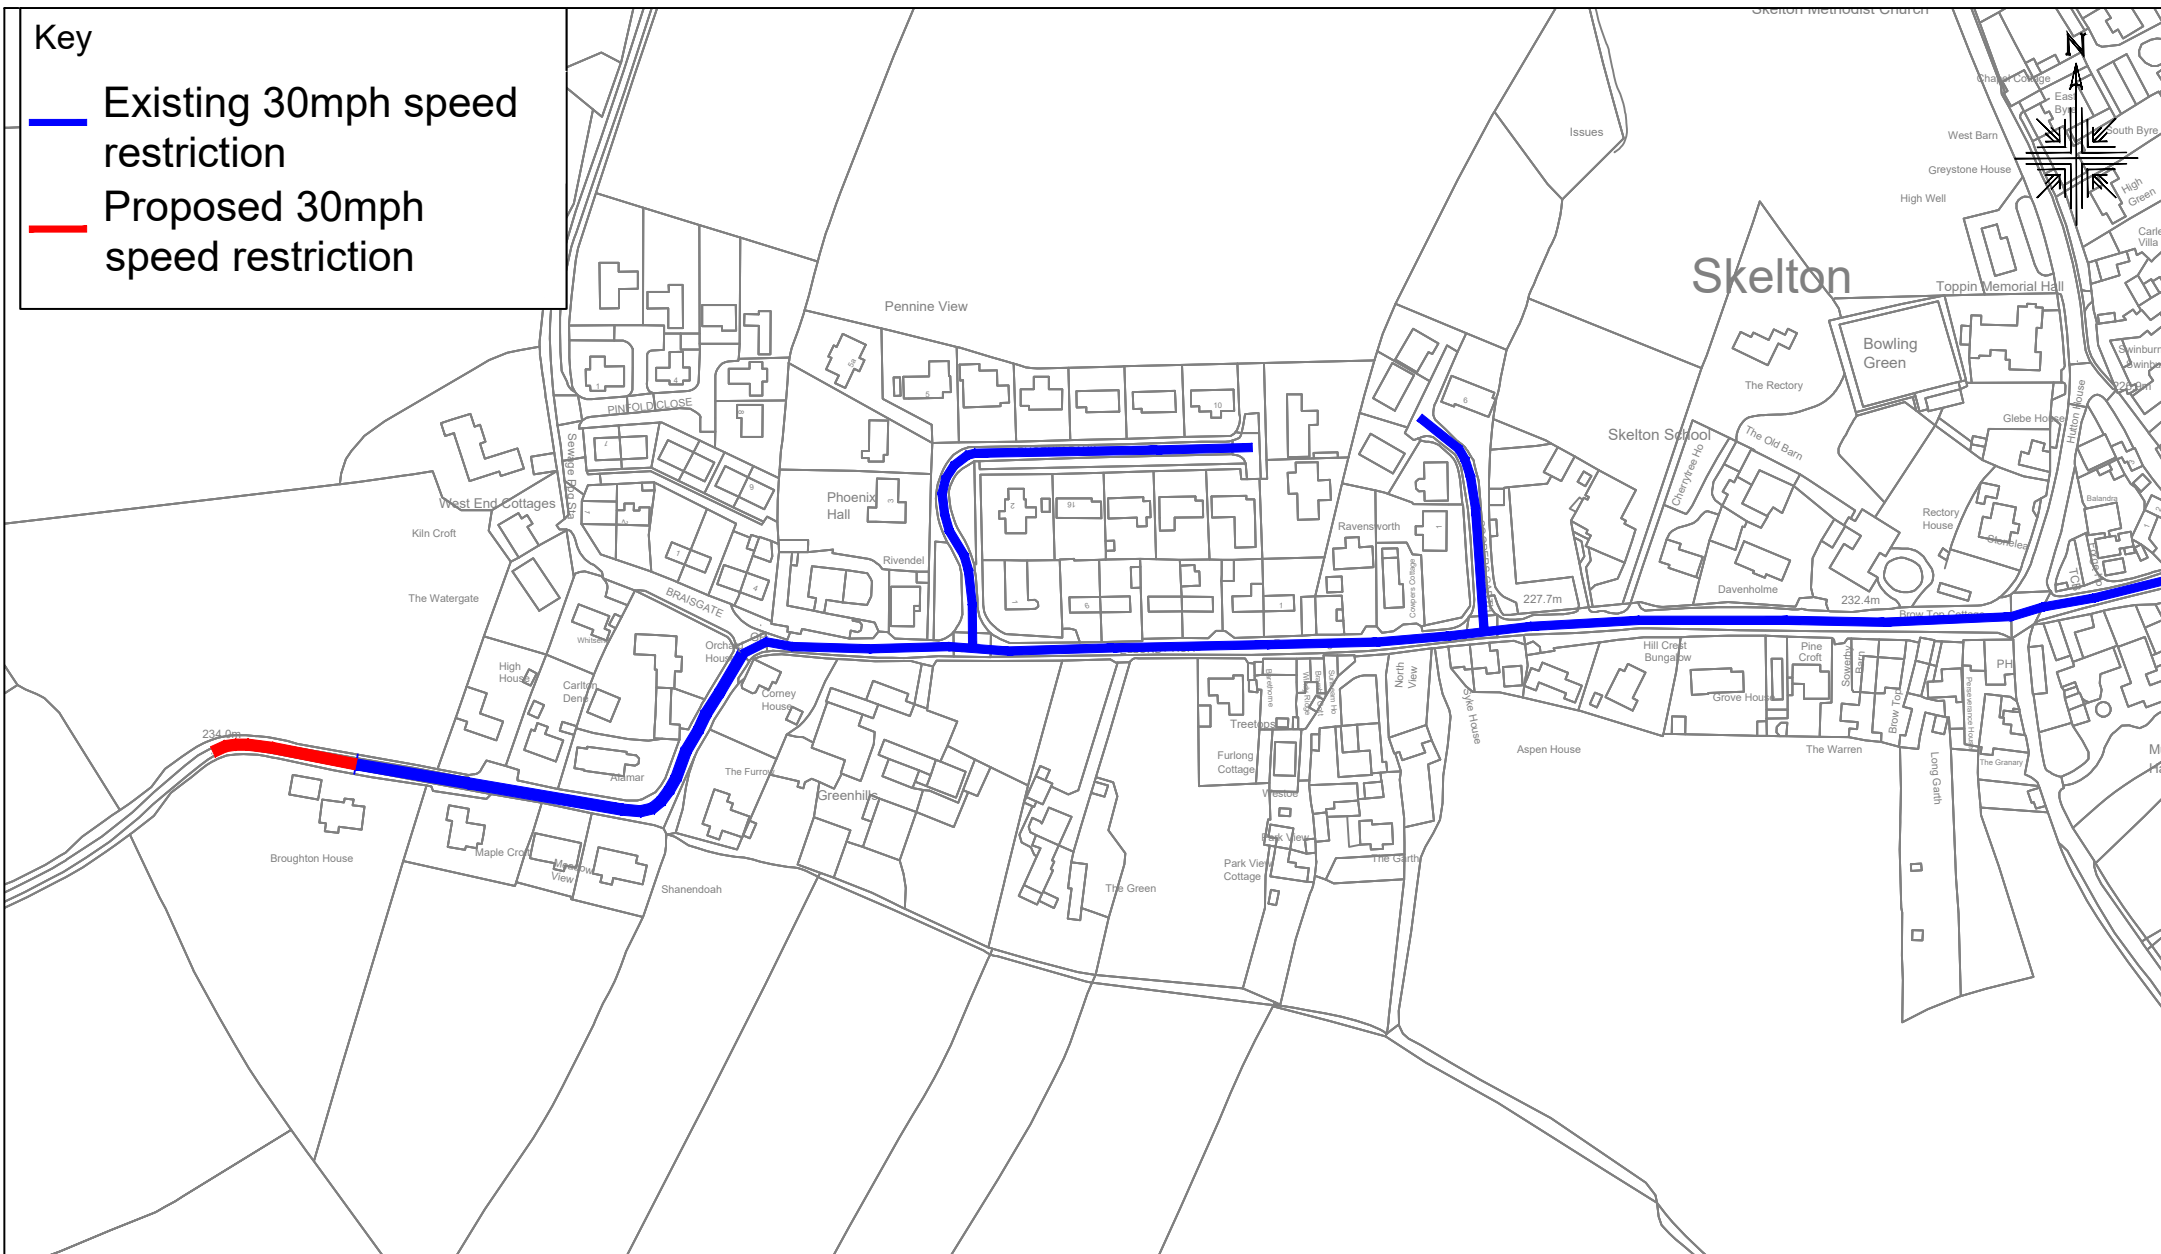

Key

- Existing 30mph speed restriction
- Proposed 30mph speed restriction

Skirsgill Highways Depot
Skirsgill,
Penrith. CA10 2BQ

Skelton.
Speed Limit Review 2023/24
Grid Ref: 343691,535431

Crown Copyright Licence LA 100019596

Drawing No:	Skelton 23.24 Am1		
Scale:	NTS	Date:	01.24
Drawn:	DE	Checked:	JM