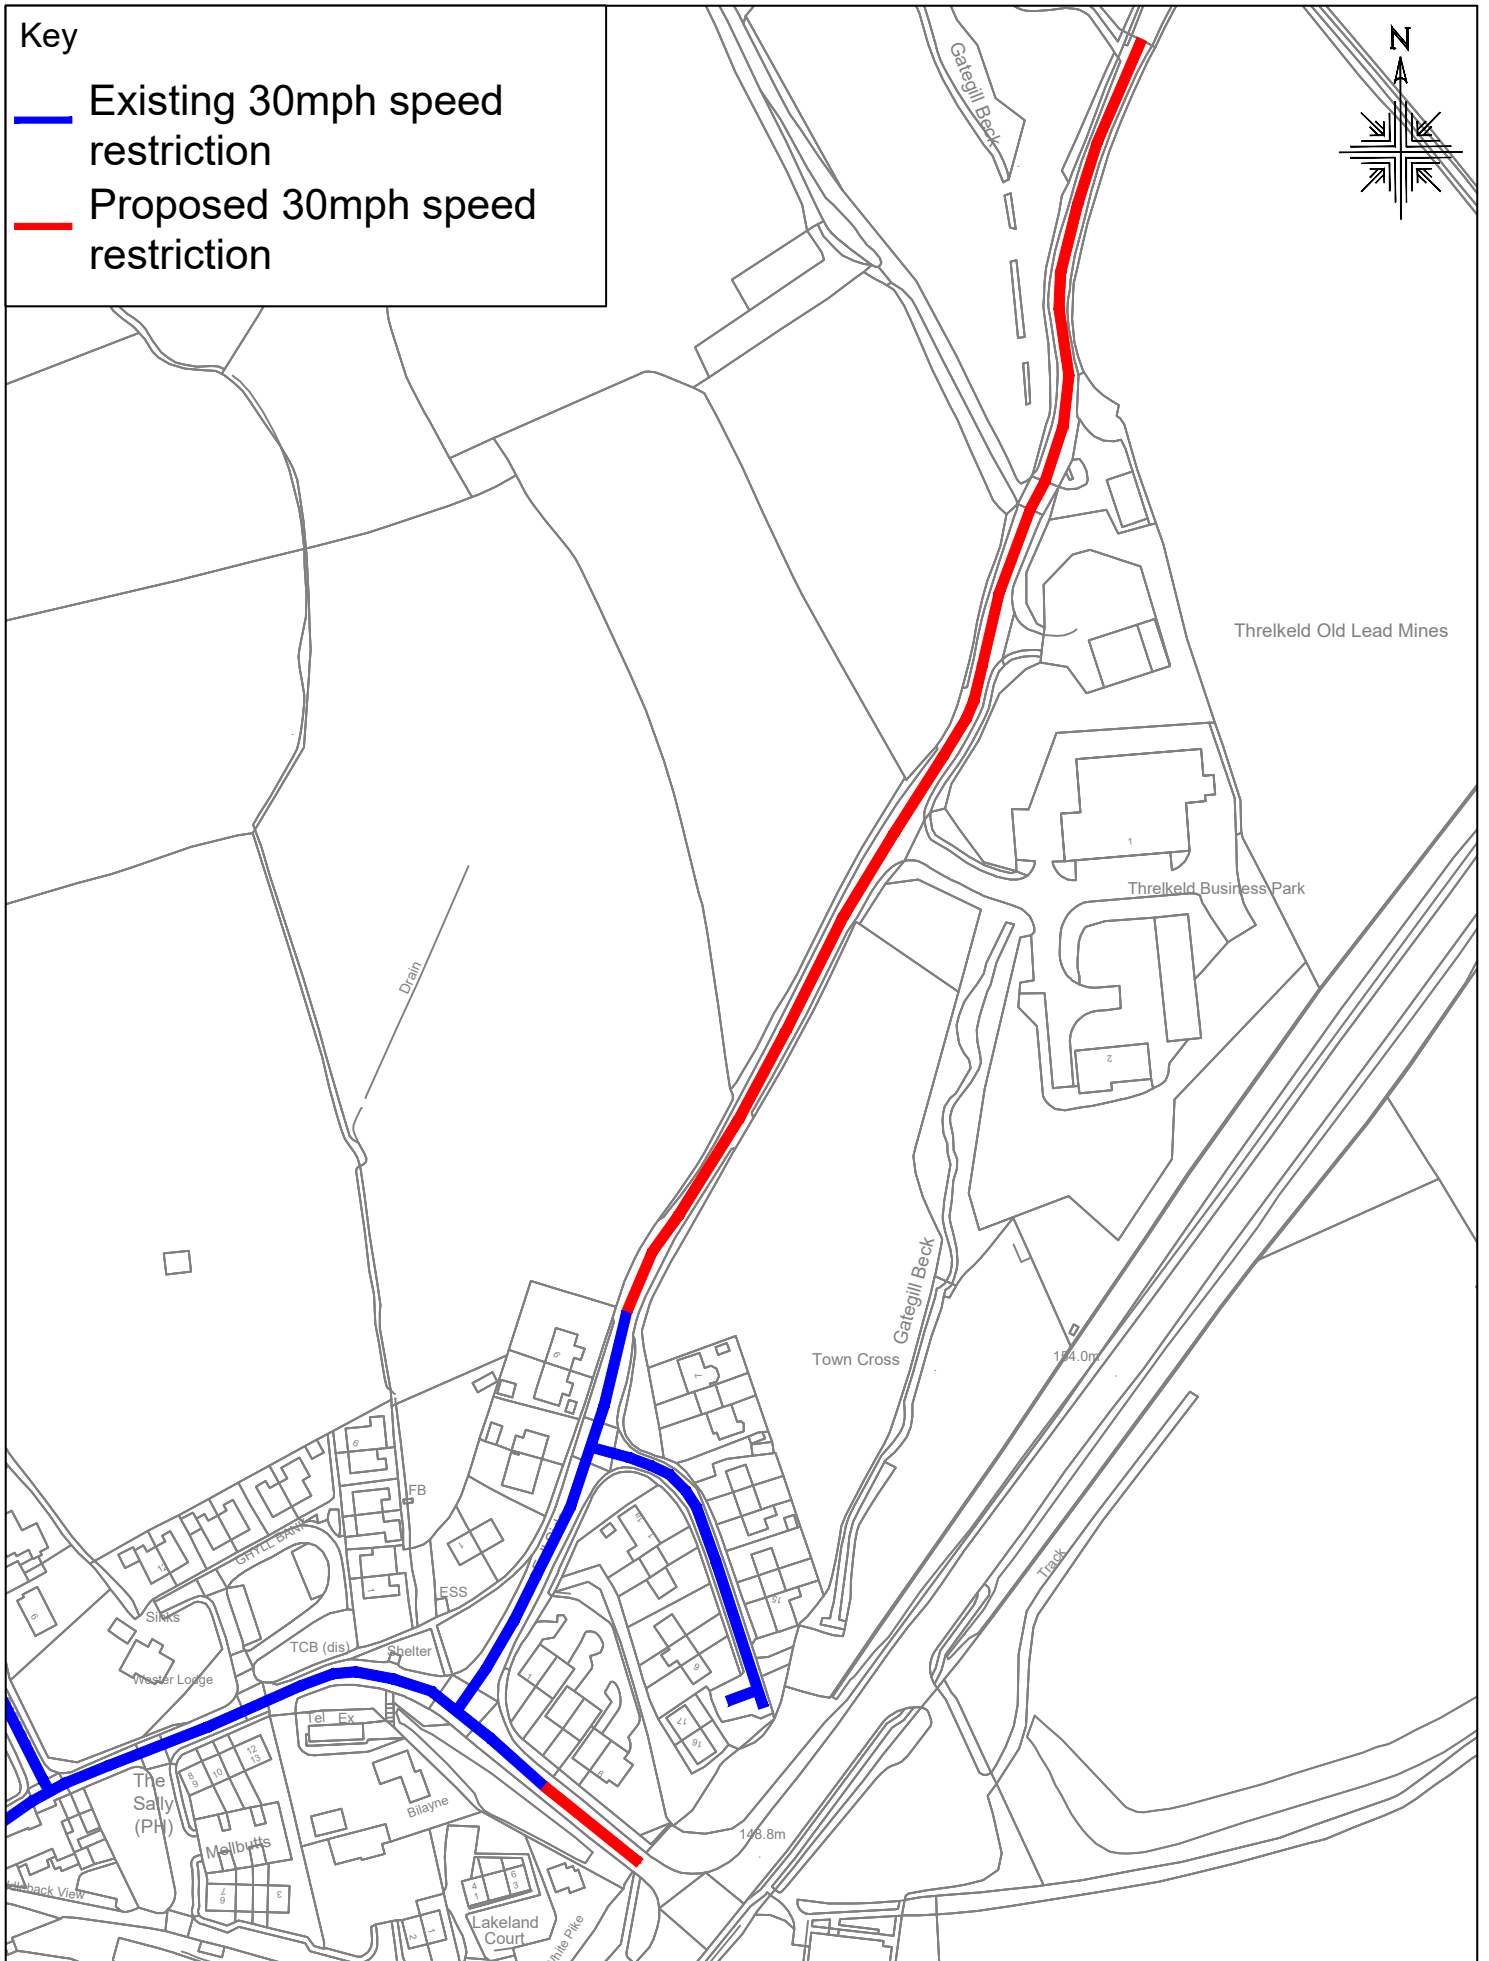

Key

-  Existing 30mph speed restriction
-  Proposed 30mph speed restriction

Drawing No:	Threlkeld 23.24 Am1	
Scale:	NTS	Date: 11.23
Drawn:	DE	Checked: JM