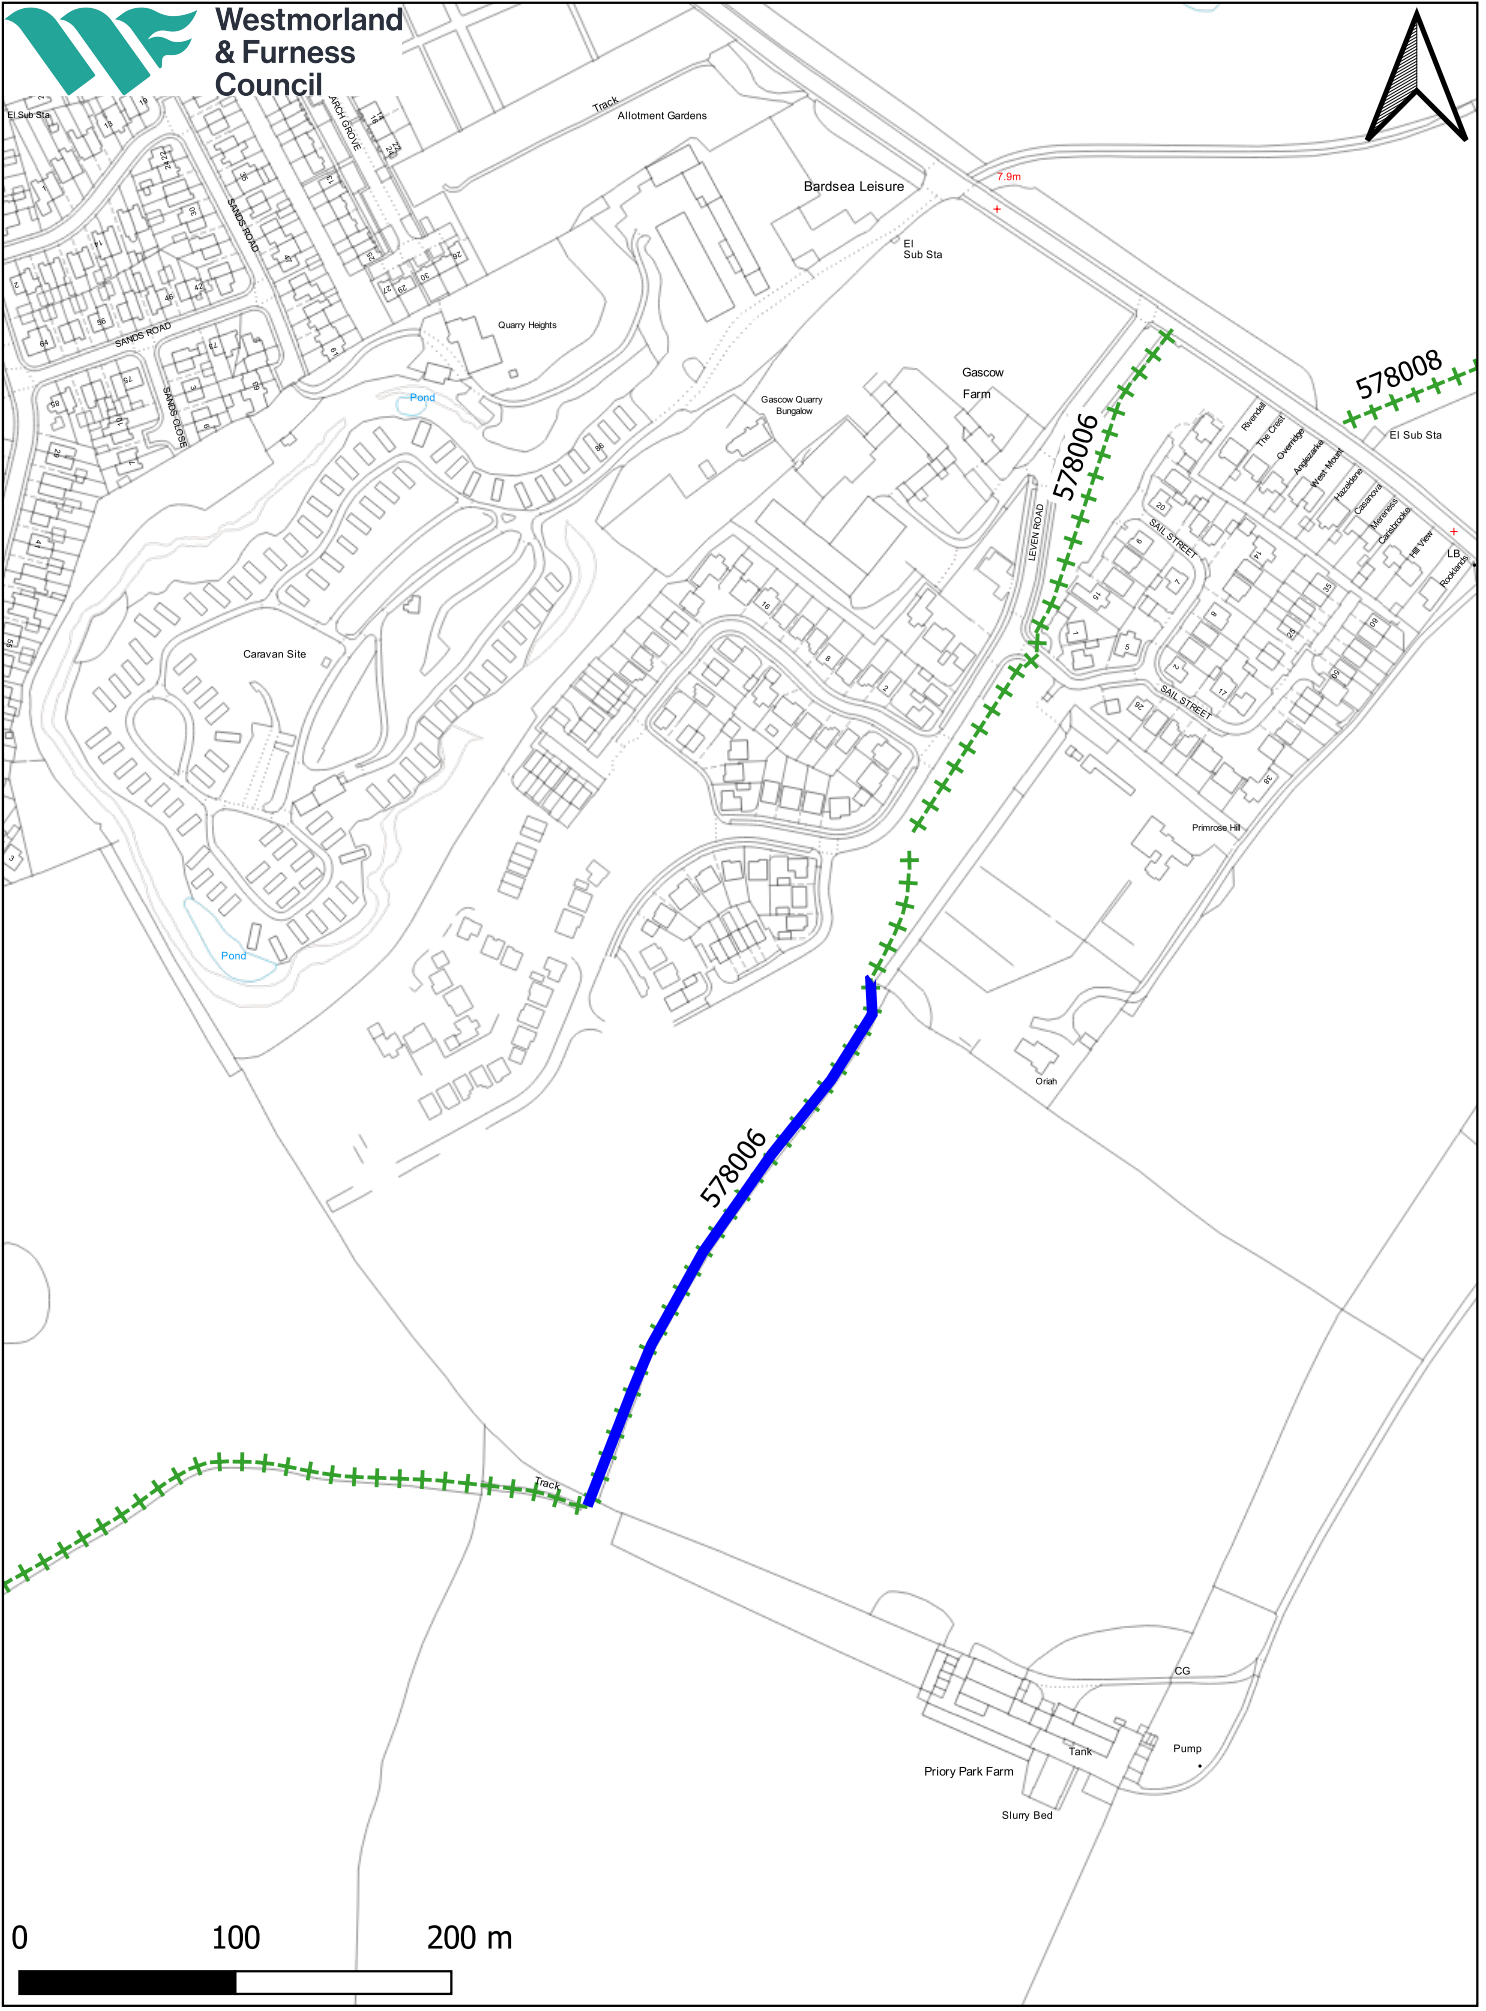

# Location of Path Closure

Westmorland  
& Furness  
Council

© Crown copyright and database rights 2023 OS AC0000861915. You are granted a non-exclusive, royalty free, revocable licence solely to view the Licensed Data for non-commercial purposes for the period during which Westmorland and Furness Council makes it available. You are not permitted to copy, sub-license, distribute, sell or otherwise make available the Licensed Data to third parties in any form. Third party rights to enforce the terms of this licence shall be reserved to OS.