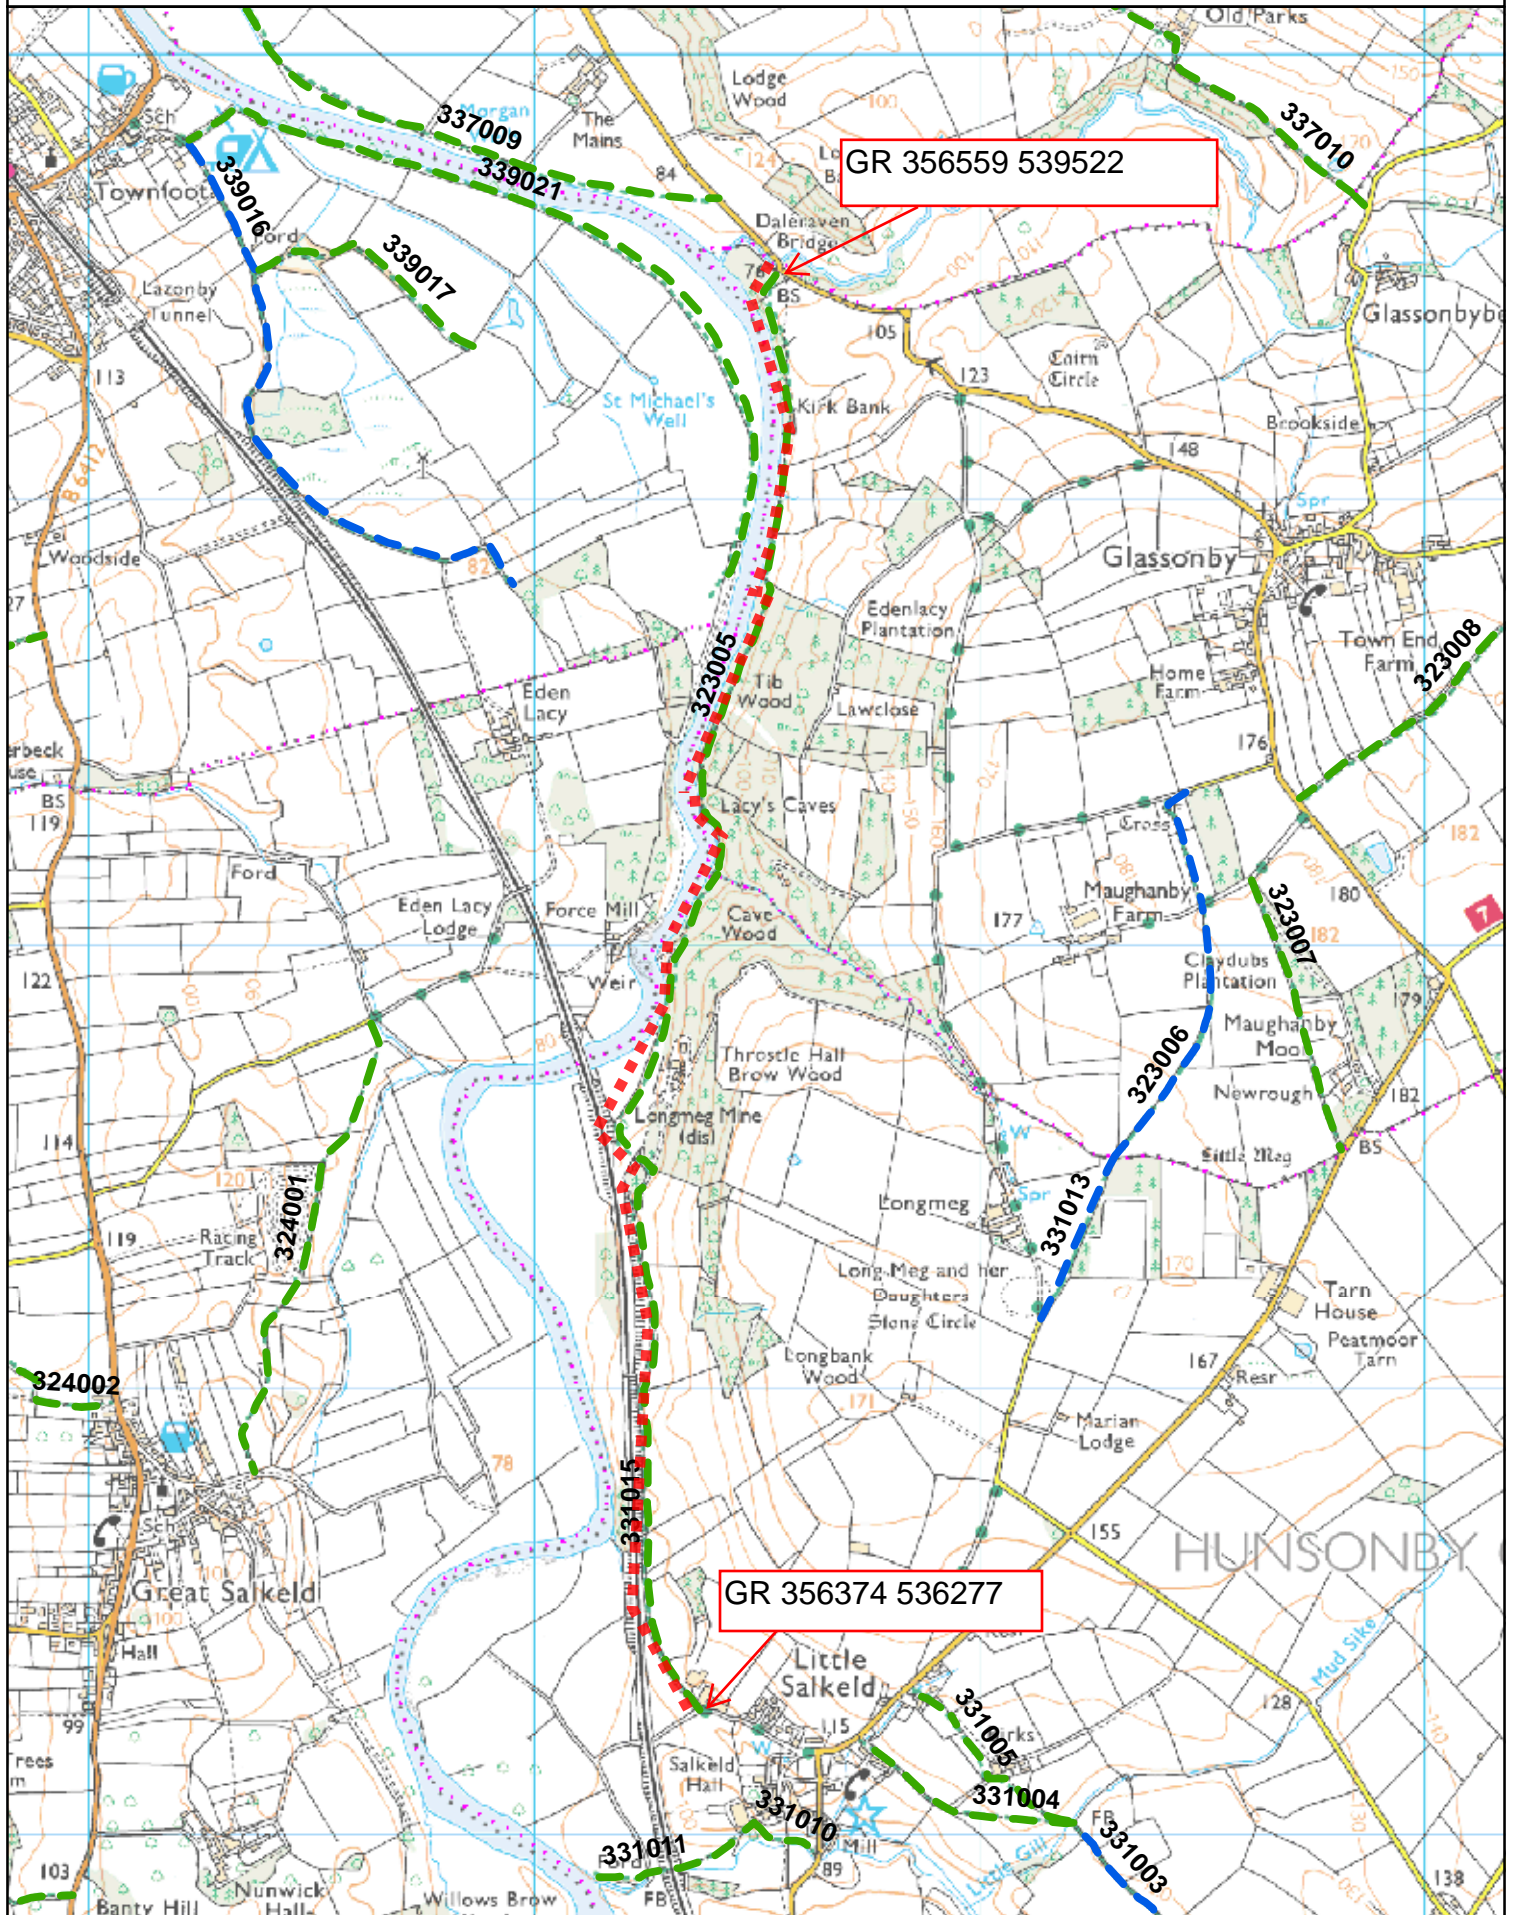

FP 323005 and FP 331015

Highways and Transportation

Scale: 1:17,000 @ A4

This produce includes mapping data licensed by Ordnance Survey.
(c) Crown Copyright 2015. Licence Number. 100019596

Cumbria
County Council