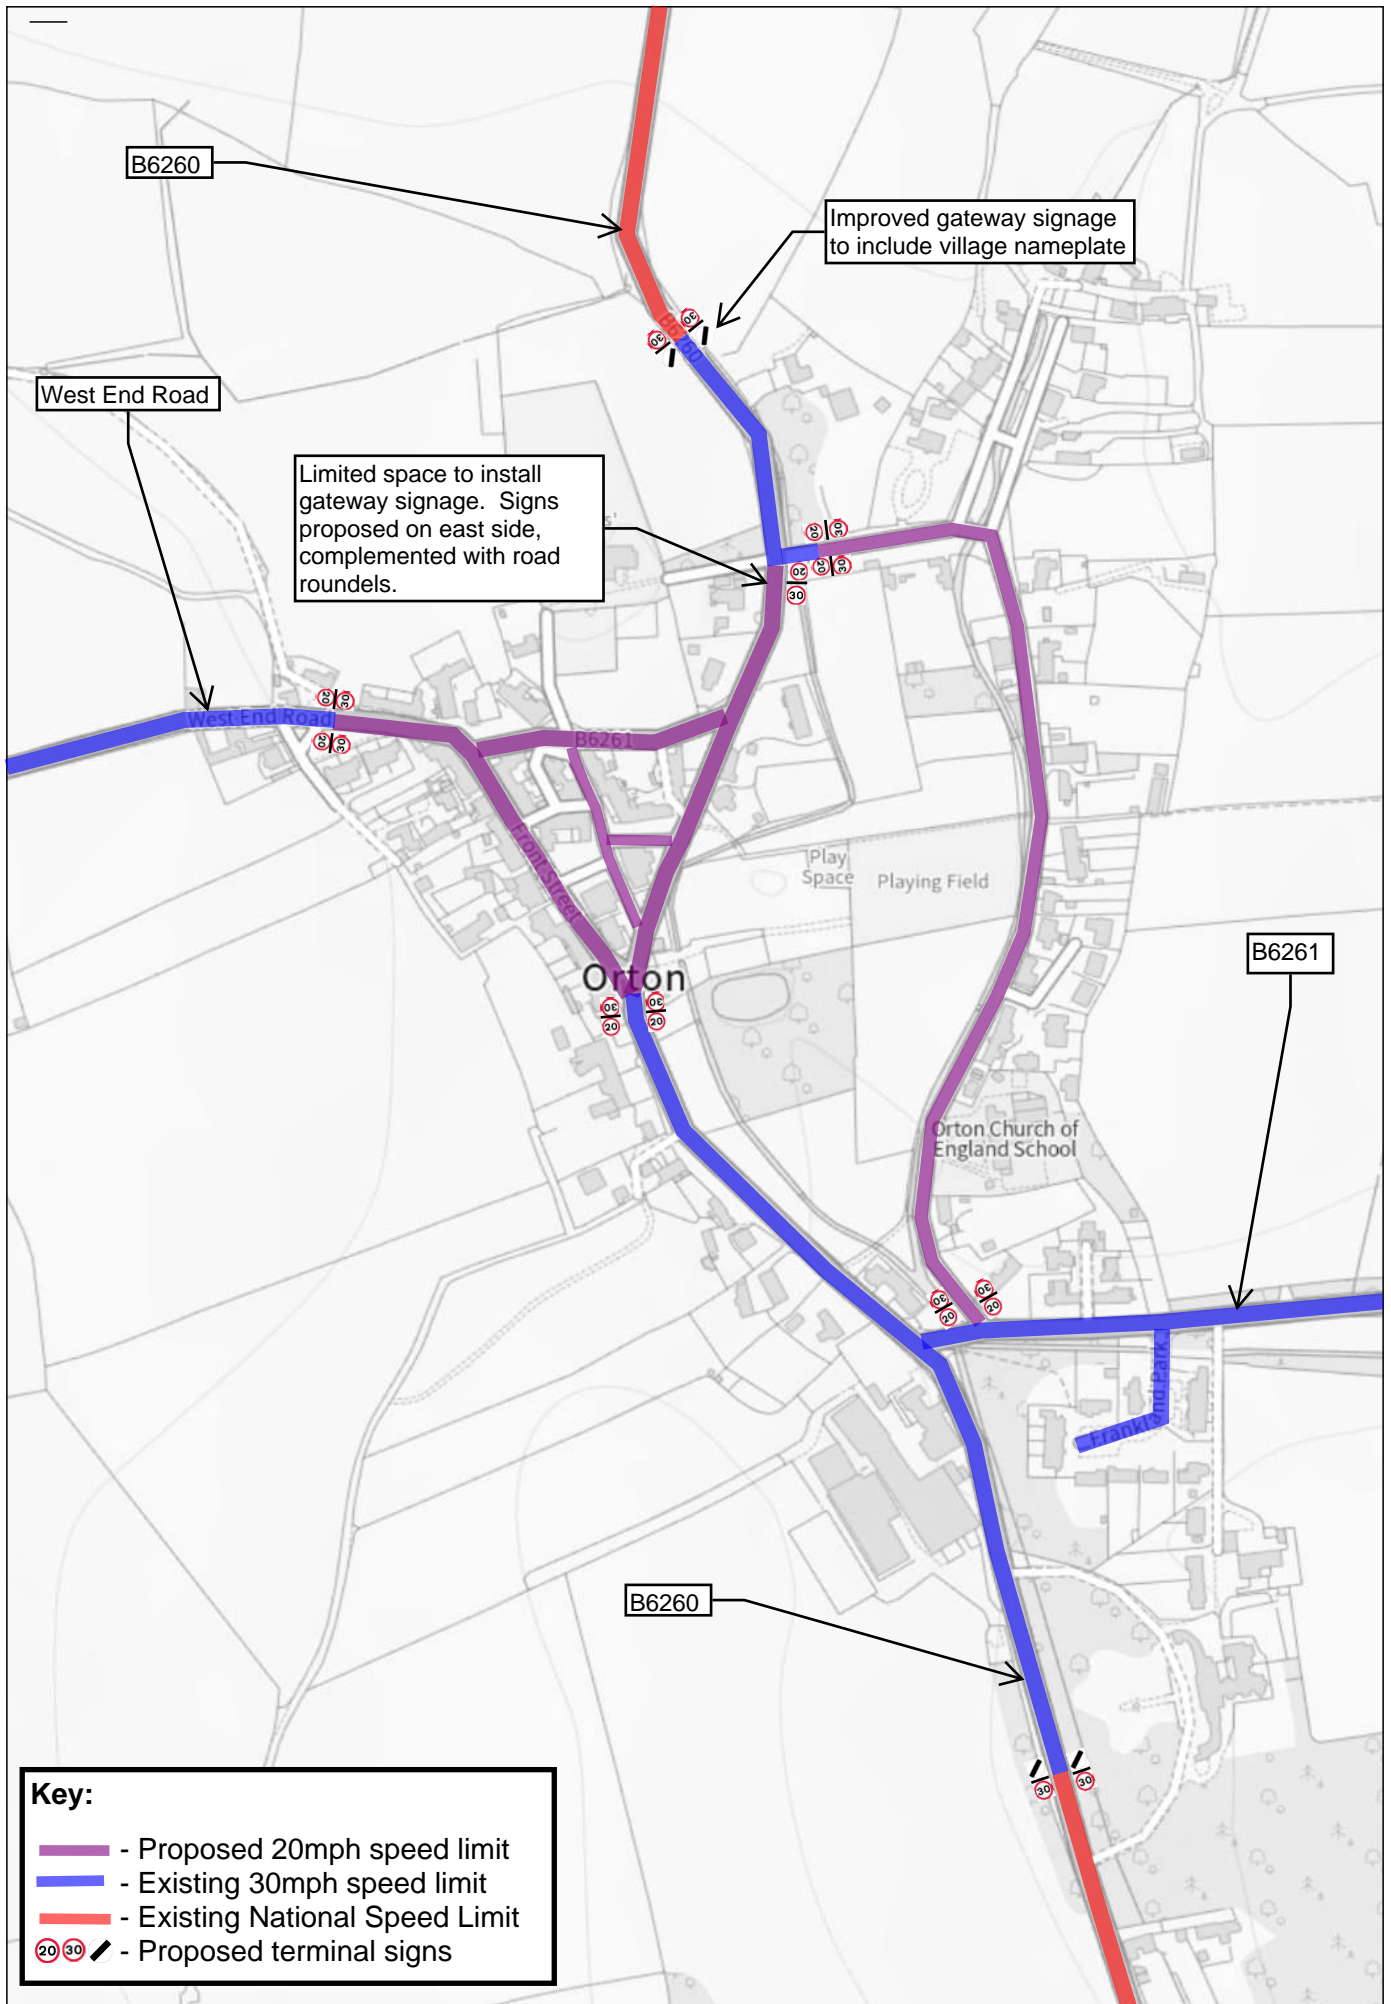

# Orton Speed Limit Proposals

**Key:**

- Proposed 20mph speed limit
- Existing 30mph speed limit
- Existing National Speed Limit
- 20 30 - Proposed terminal signs