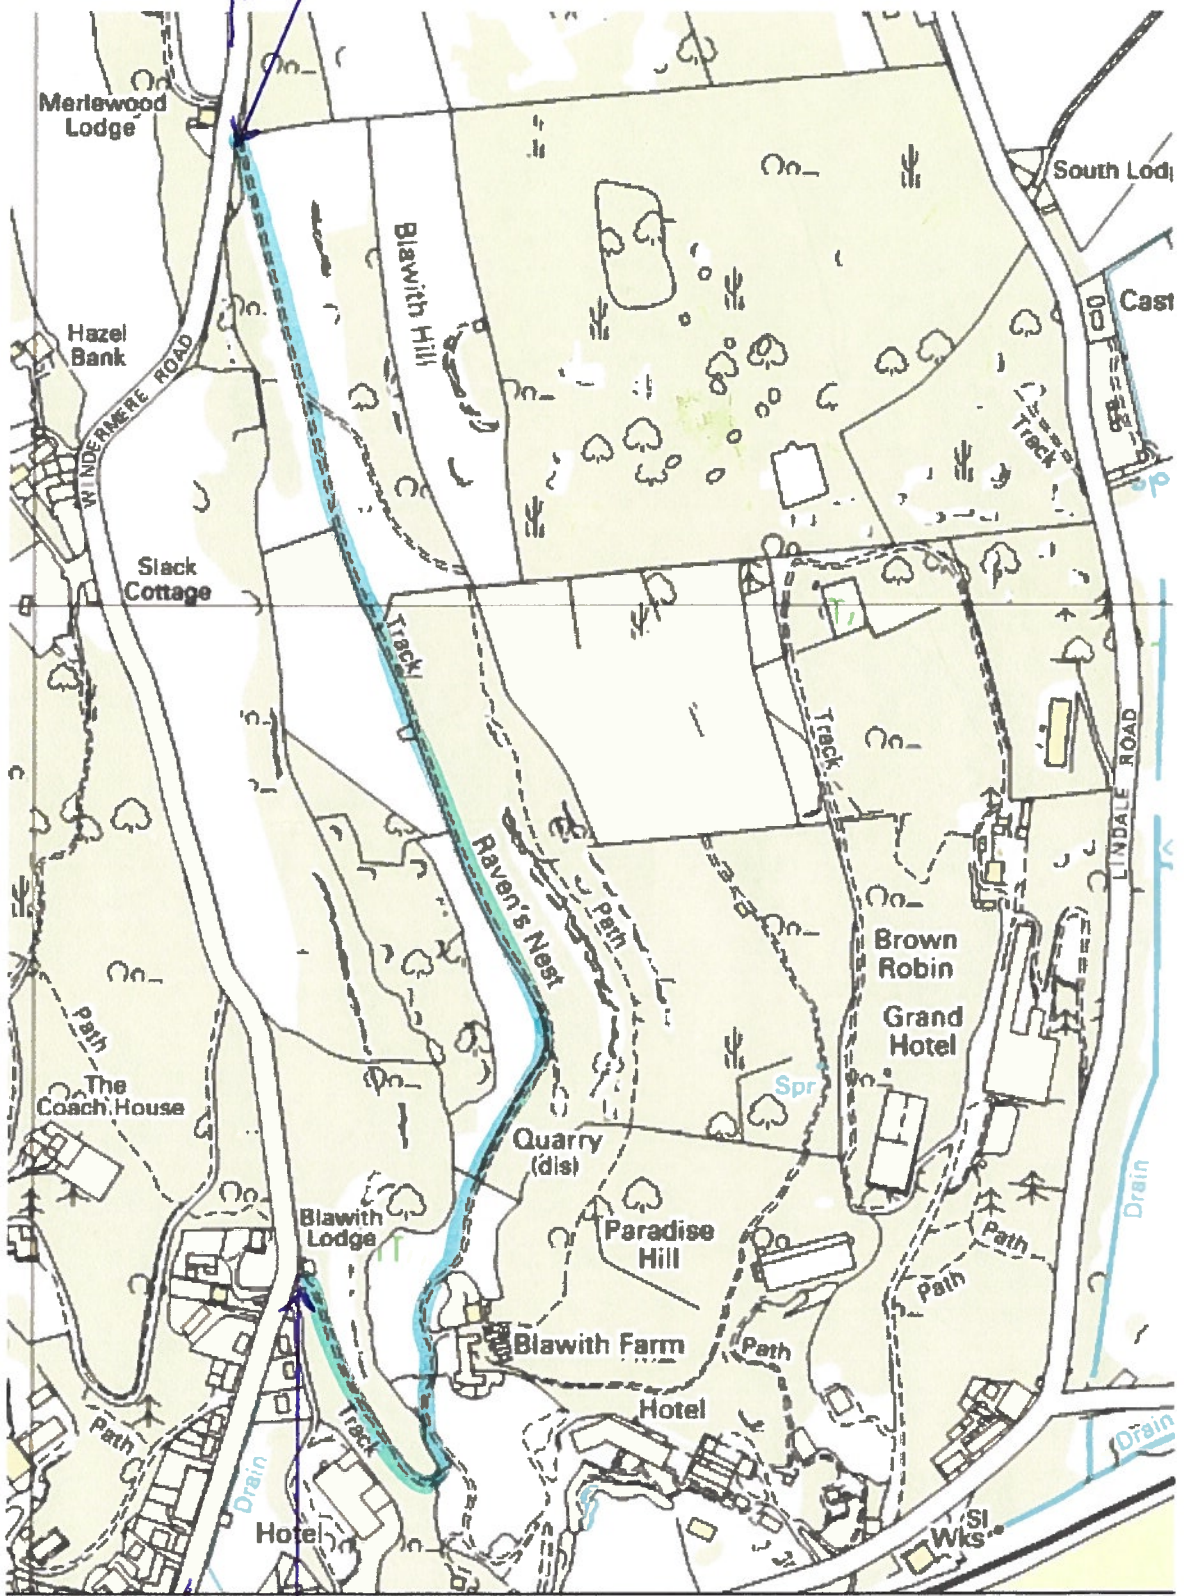

1 Cumbria County Council Website  
showing Rights of Way

<http://195.171.180.22/PROW/>

1976 Definitive Map Part of SD47NW

Broadgate Road FP 526036

1 Cumbria County Council Website  
showing Rights of Way  
<http://195.171.180.22/PROW/>

1976 Definitive Map Part of SD47NW

**1 Cumbria County Council Website showing Rights of Way**

<http://195.171.180.22/PROW/>

Note that FP 526032 does not reach the Slack Road (now Windermere Road) at C.

**1976 Definitive Map Part of SD47NW**

SD 412 796

east of wall

SD 411 795

--- or, by agreement, on existing track

LINDALE SD 411 793

GRANGE-OVER-SANDS

SD 411 785

**1 Cumbria County Council Website  
showing Rights of Way**  
<http://195.171.180.22/PROW/>

**1976 Definitive Map Part of SD47NW**