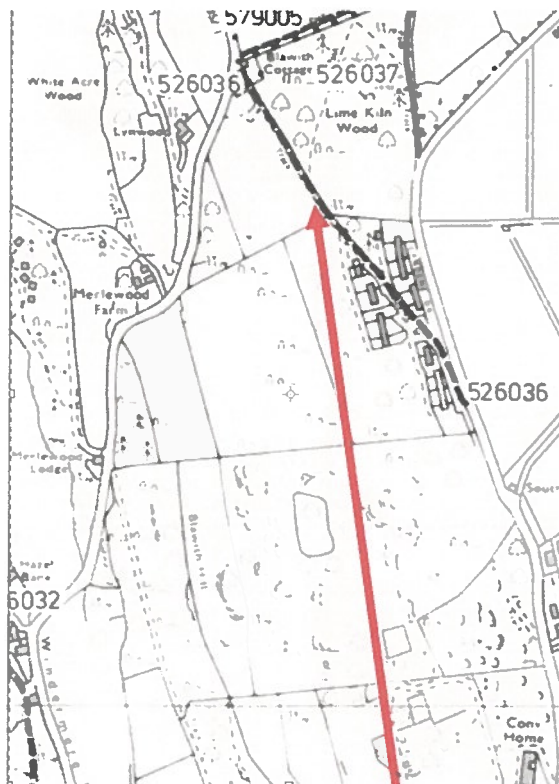

1 Cumbria County Council Website  
showing Rights of Way

<http://195.171.180.22/PROW/>

1976 Definitive Map Part of SD47NW

Broadgate Road FP 526036

1 Cumbria County Council Website  
showing Rights of Way  
<http://195.171.180.22/PROW/>

1976 Definitive Map Part of SD47NW

**1 Cumbria County Council Website showing Rights of Way**

<http://195.171.180.22/PROW/>

Note that FP 526032 does not reach the Slack Road (now Windermere Road) at C.

**1976 Definitive Map Part of SD47NW**

SD 412 796

east of wall

SD 411 795

--- or, by agreement, on existing track

LINDALE SD 411 793

GRANGE-OVER-SANDS

SD 411 785

**1 Cumbria County Council Website  
showing Rights of Way**  
<http://195.171.180.22/PROW/>

**1976 Definitive Map Part of SD47NW**