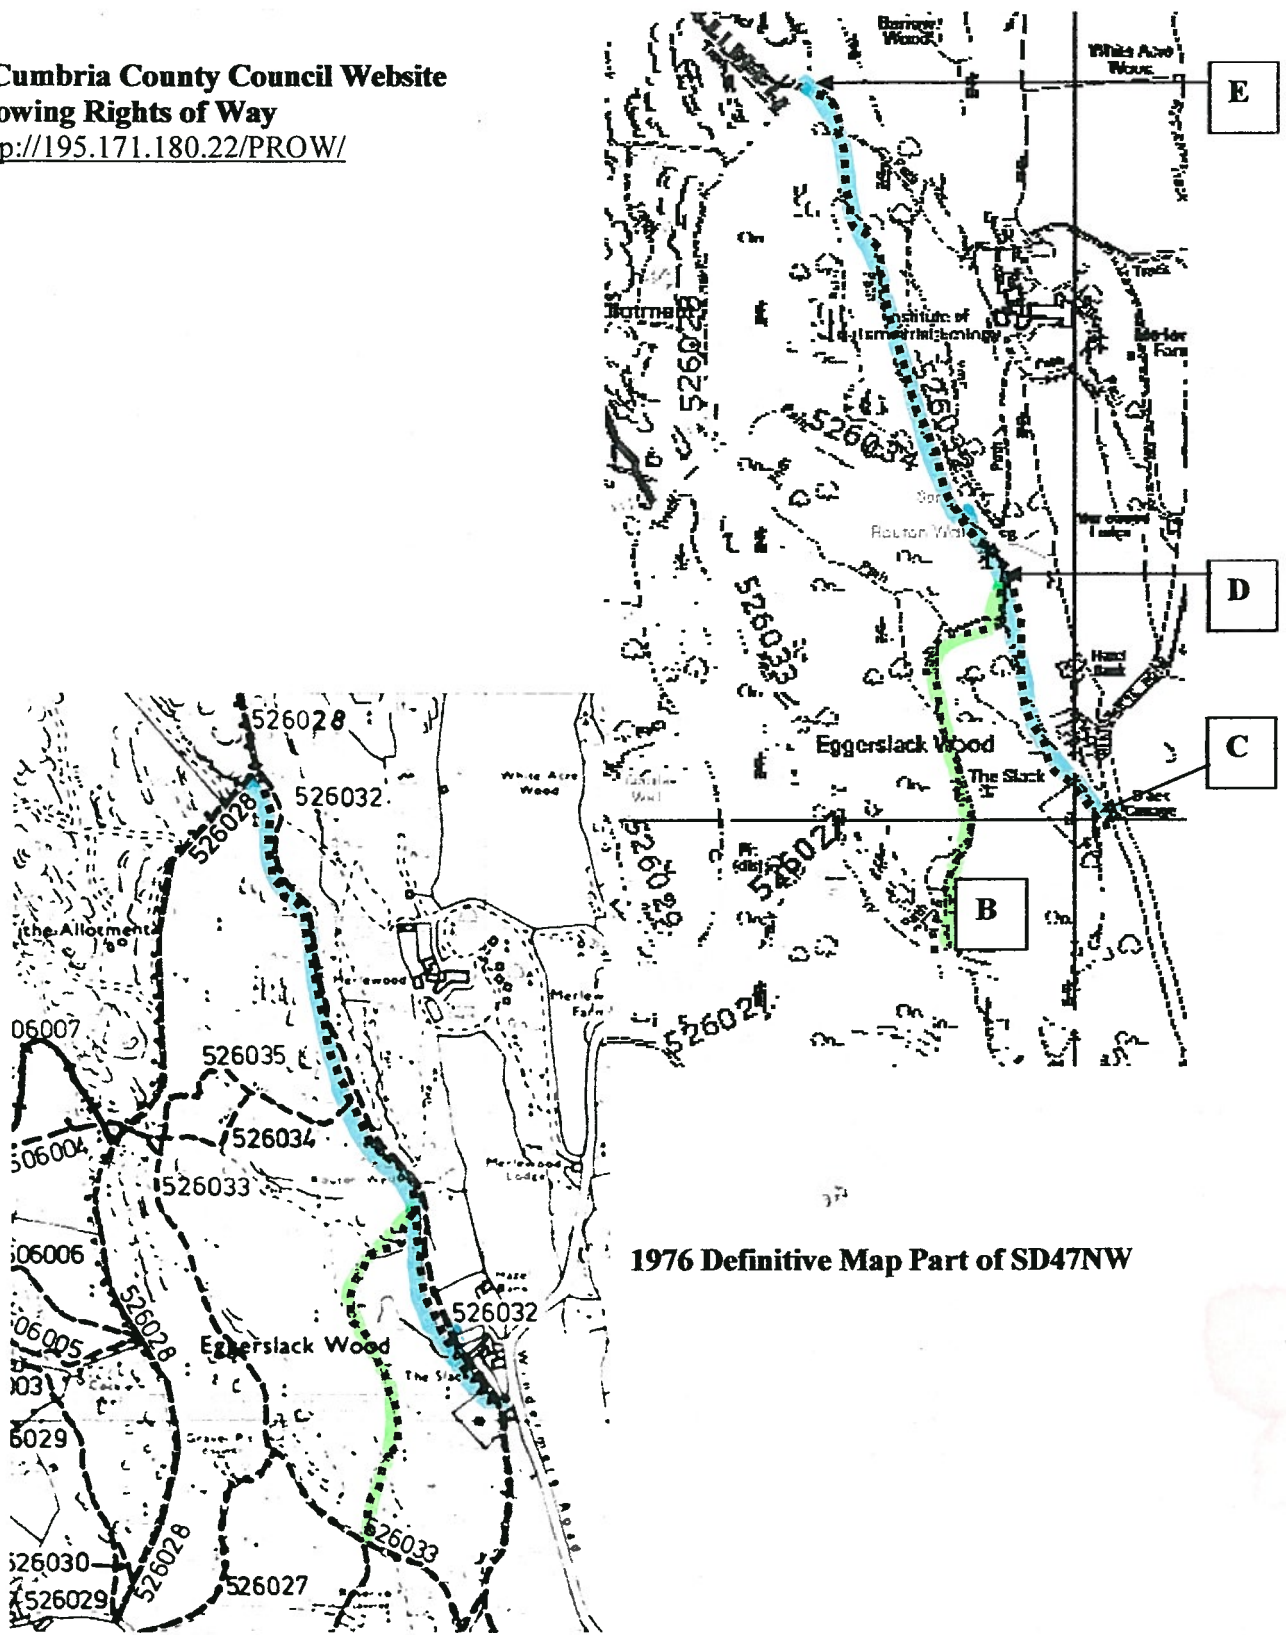

1976 Definitive Map Part of SD47NW

**1 Cumbria County Council Website showing Rights of Way**

<http://195.171.180.22/PROW/>

Note that FP 526032 does not reach the Slack Road (now Windermere Road) at C.

**1976 Definitive Map Part of SD47NW**

SD 412 796

east of wall

SD 411 795

--- or, by agreement, on existing track

LINDALE SD 411 793

GRANGE-OVER-SANDS

SD 411 785

**1 Cumbria County Council Website  
showing Rights of Way**  
<http://195.171.180.22/PROW/>

**1976 Definitive Map Part of SD47NW**