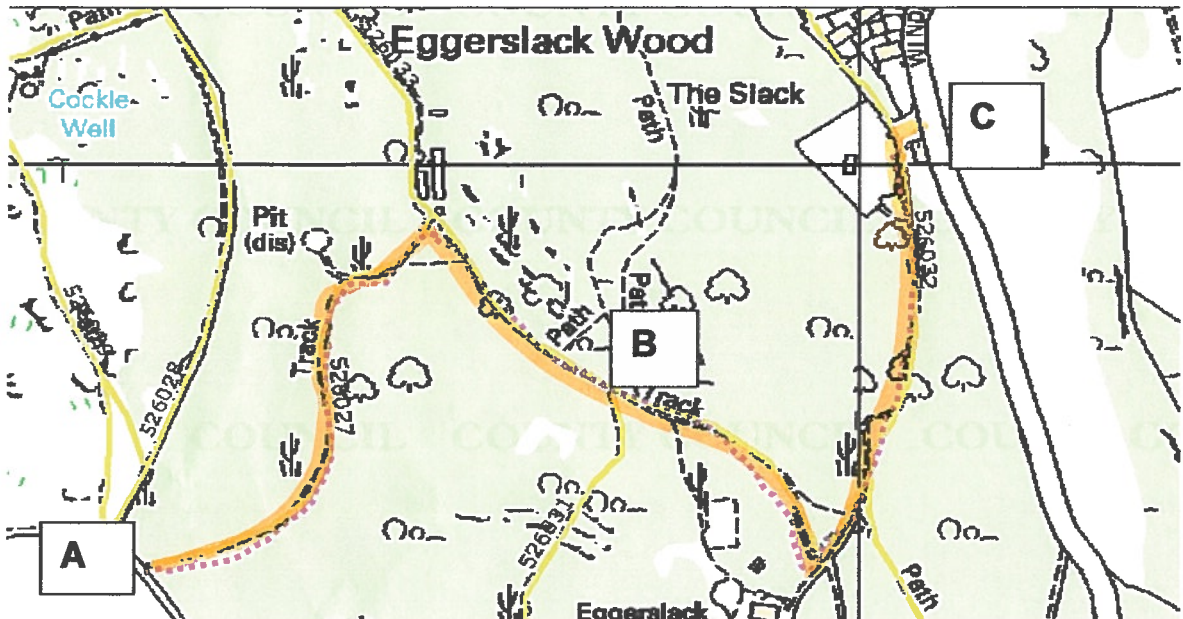

1 Cumbria County Council Website  
showing Rights of Way

<http://195.171.180.22/PROW/>

1976 Definitive Map Part of SD47NW

Broadgate Road FP 526036

1 Cumbria County Council Website  
showing Rights of Way  
<http://195.171.180.22/PROW/>

1976 Definitive Map Part of SD47NW

**1 Cumbria County Council Website showing Rights of Way**

<http://195.171.180.22/PROW/>

Note that FP 526032 does not reach the Slack Road (now Windermere Road) at C.

**1976 Definitive Map Part of SD47NW**

SD 412 796

east of wall

SD 411 795

--- or, by agreement, on existing track

LINDALE SD 411 793

GRANGE-OVER-SANDS

SD 411 785

**1 Cumbria County Council Website  
showing Rights of Way**  
<http://195.171.180.22/PROW/>

**1976 Definitive Map Part of SD47NW**