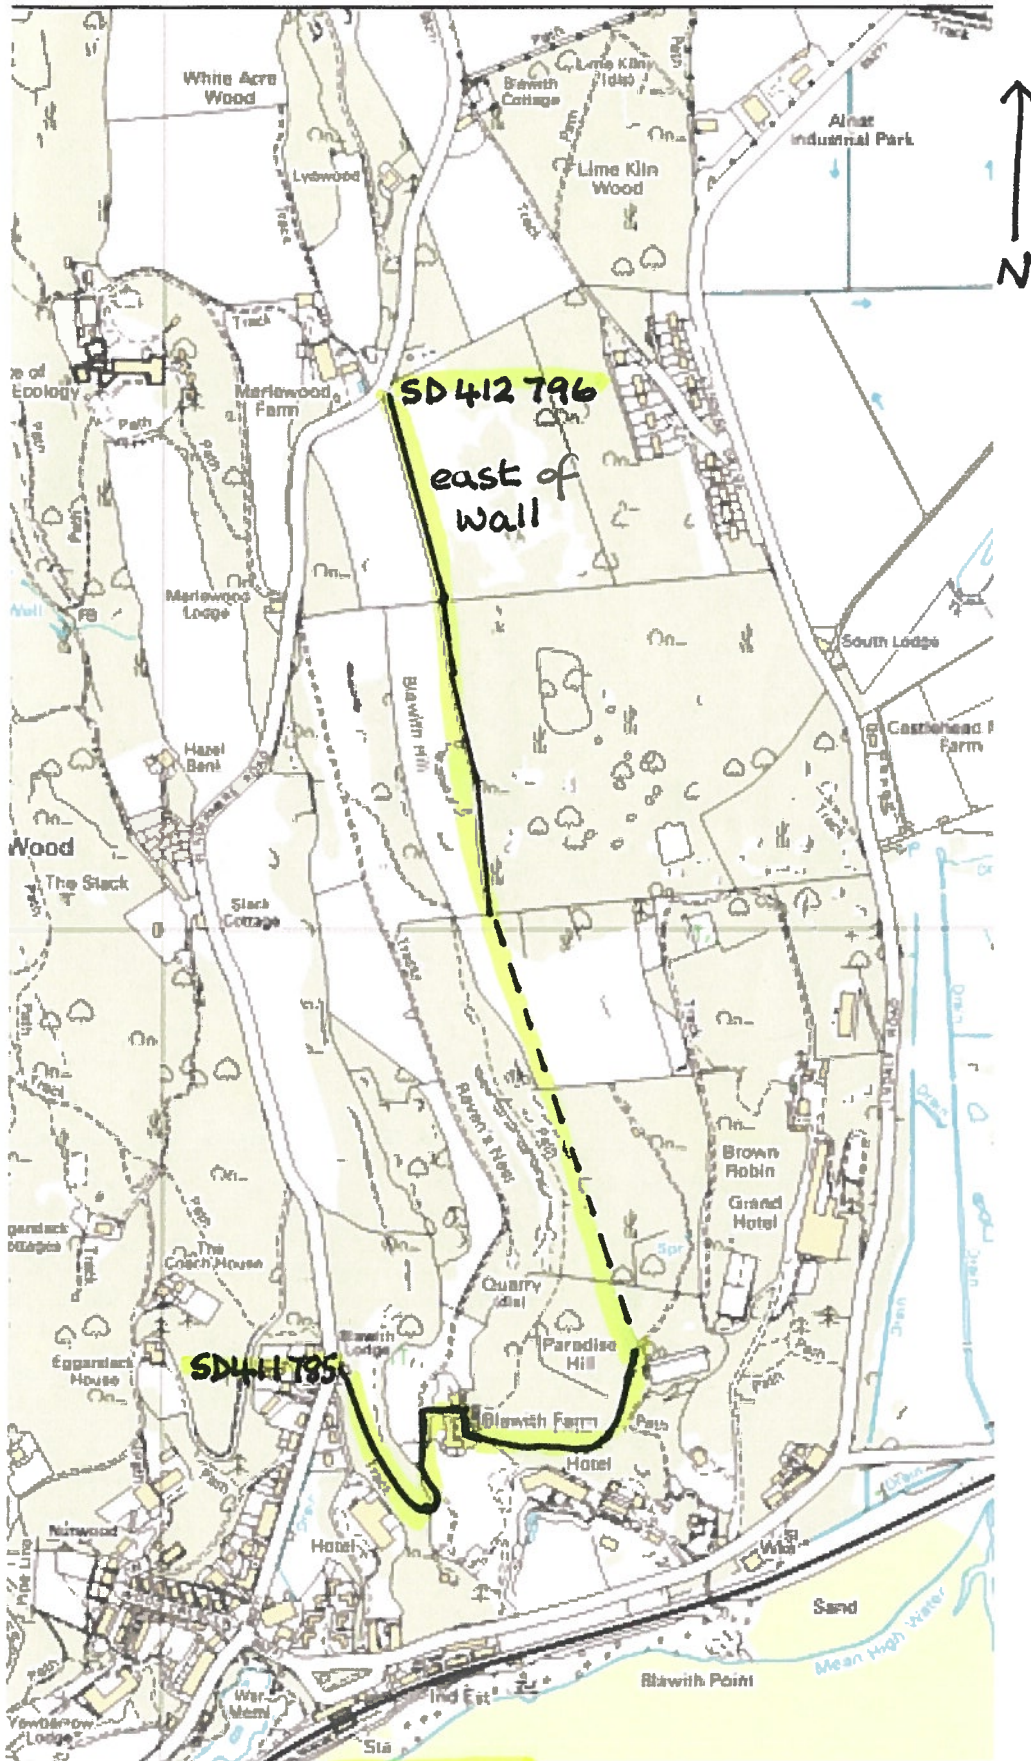

1 Cumbria County Council Website  
showing Rights of Way

<http://195.171.180.22/PROW/>

1976 Definitive Map Part of SD47NW

Broadgate Road FP 526036

1 Cumbria County Council Website  
showing Rights of Way  
<http://195.171.180.22/PROW/>

1976 Definitive Map Part of SD47NW

**1 Cumbria County Council Website showing Rights of Way**

<http://195.171.180.22/PROW/>

Note that FP 526032 does not reach the Slack Road (now Windermere Road) at C.

**1976 Definitive Map Part of SD47NW**

SD 412 796

east of wall

SD 411 795

--- or, by agreement, on existing track

LINDALE SD 411 793

GRANGE-OVER-SANDS

SD 411 785

**1 Cumbria County Council Website  
showing Rights of Way**  
<http://195.171.180.22/PROW/>

**1976 Definitive Map Part of SD47NW**