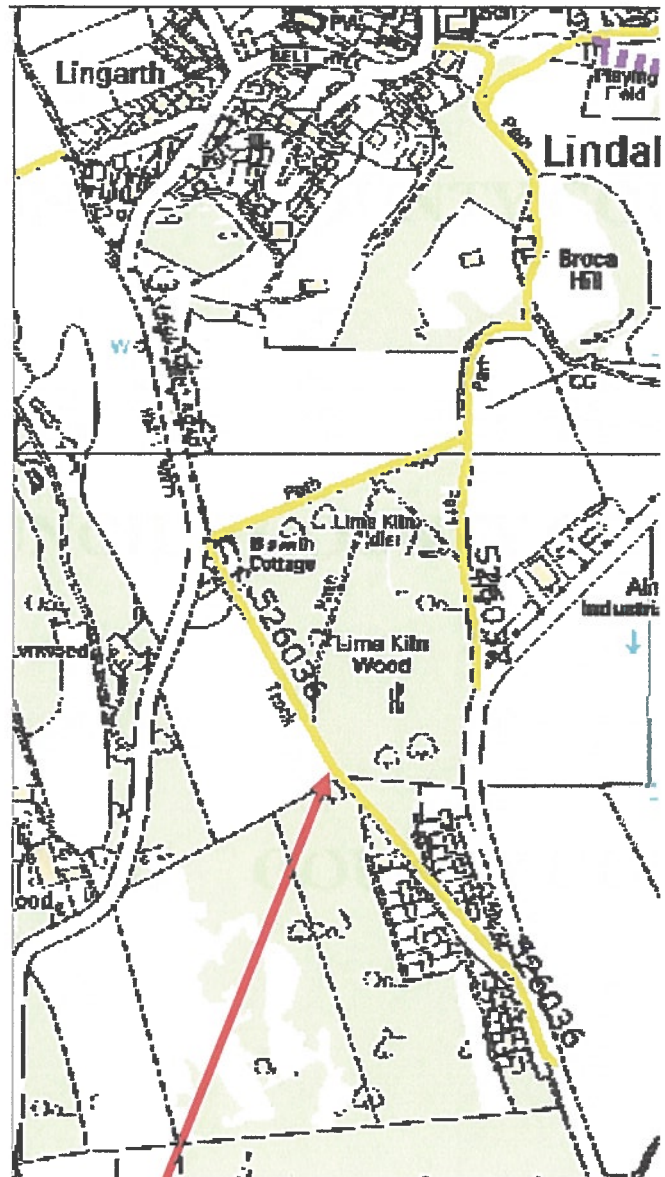

1 Cumbria County Council Website  
showing Rights of Way

<http://195.171.180.22/PROW/>

1976 Definitive Map Part of SD47NW

Broadgate Road FP 526036

1 Cumbria County Council Website  
showing Rights of Way  
<http://195.171.180.22/PROW/>

1976 Definitive Map Part of SD47NW

**1 Cumbria County Council Website showing Rights of Way**

<http://195.171.180.22/PROW/>

Note that FP 526032 does not reach the Slack Road (now Windermere Road) at C.

**1976 Definitive Map Part of SD47NW**

SD 412 796

east of wall

SD 411 795

--- or, by agreement, on existing track

LINDALE SD 411 793

GRANGE-OVER-SANDS

SD 411 785

**1 Cumbria County Council Website  
showing Rights of Way**  
<http://195.171.180.22/PROW/>

**1976 Definitive Map Part of SD47NW**