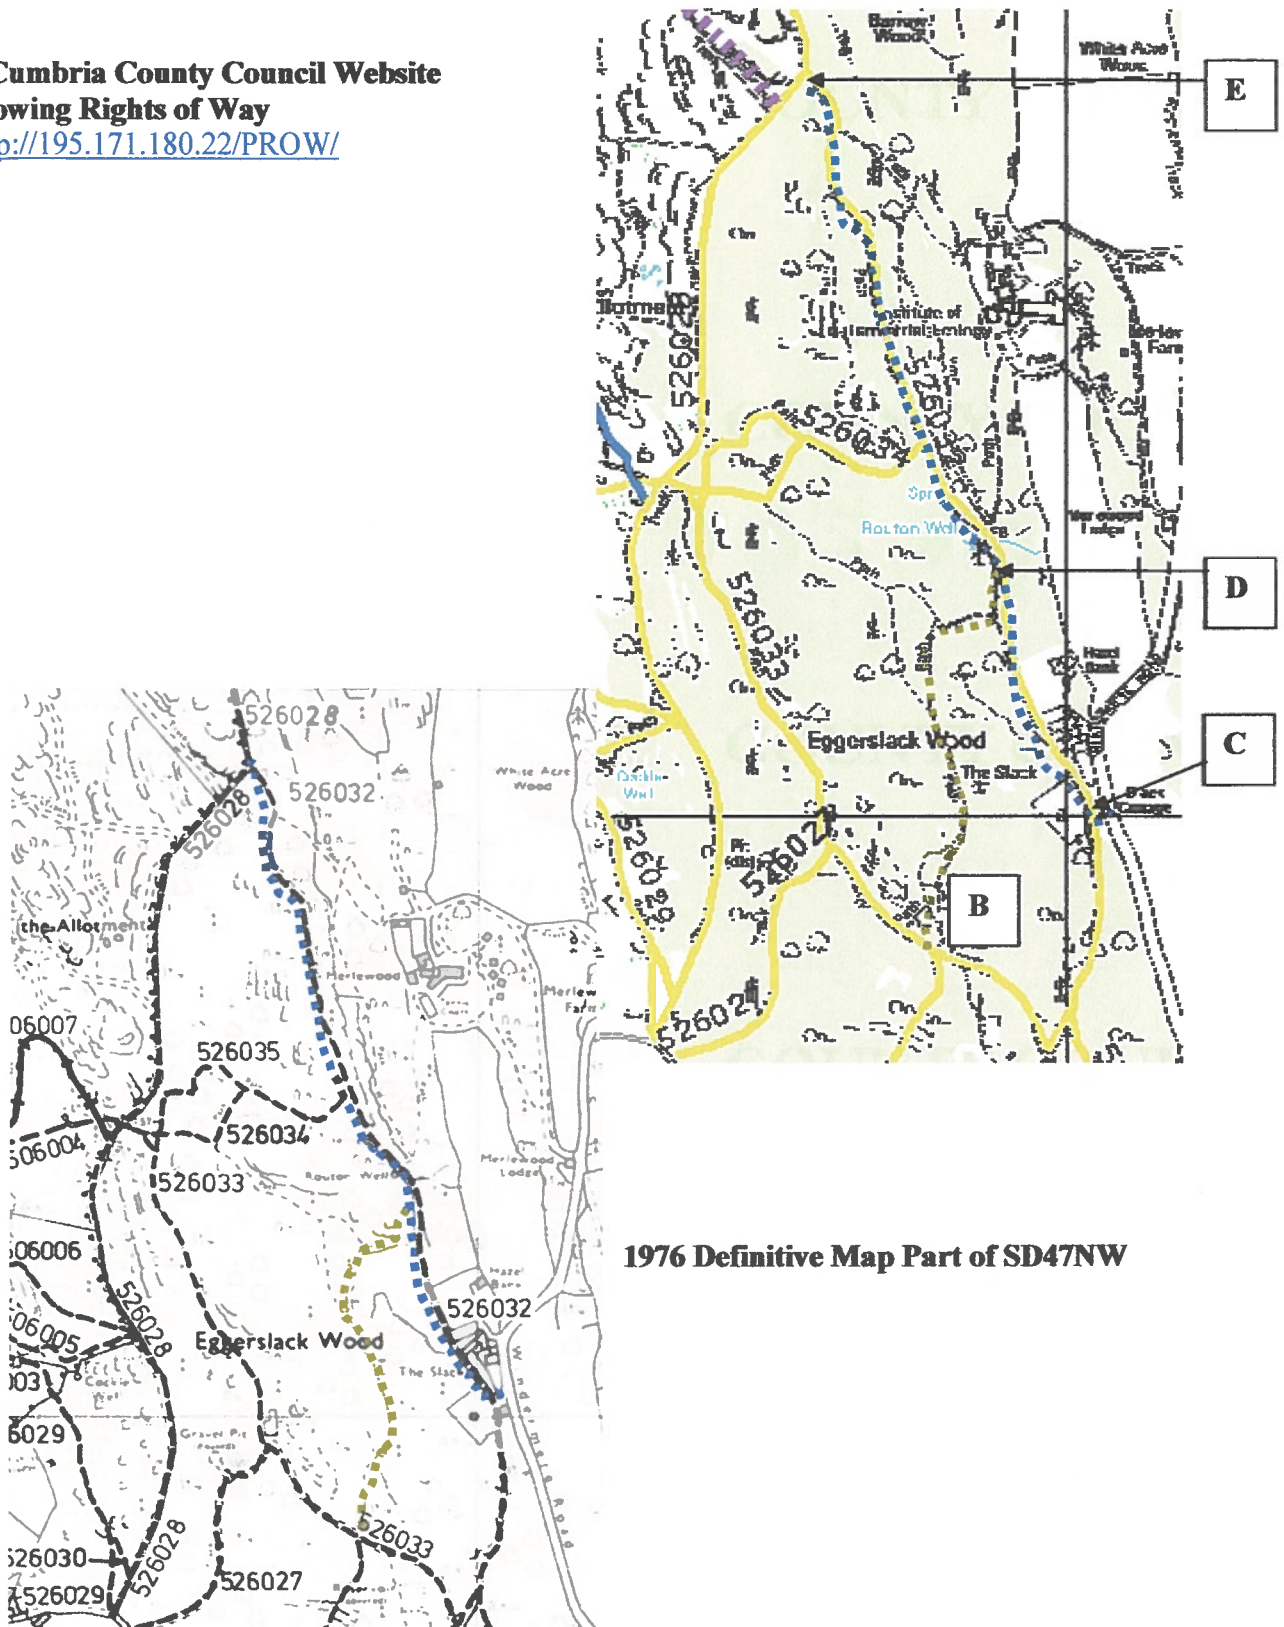

1 Cumbria County Council Website  
showing Rights of Way

<http://195.171.180.22/PROW/>

1976 Definitive Map Part of SD47NW

Broadgate Road FP 526036

1 Cumbria County Council Website  
showing Rights of Way  
<http://195.171.180.22/PROW/>

1976 Definitive Map Part of SD47NW

**1 Cumbria County Council Website showing Rights of Way**

<http://195.171.180.22/PROW/>

Note that FP 526032 does not reach the Slack Road (now Windermere Road) at C.

**1976 Definitive Map Part of SD47NW**

SD 412 796

east of wall

SD 411 795

--- or, by agreement, on existing track

LINDALE SD 411 793

GRANGE-OVER-SANDS

SD 411 785

**1 Cumbria County Council Website  
showing Rights of Way**  
<http://195.171.180.22/PROW/>

**1976 Definitive Map Part of SD47NW**